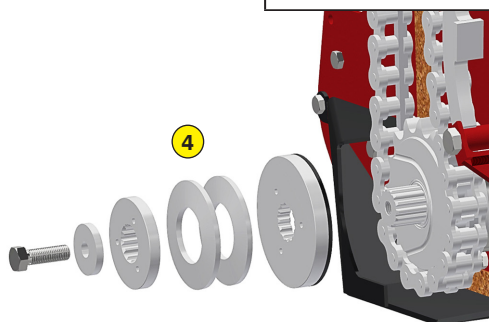

MADE IN FRANCE

STONE BURIER FOR MICRO-TRACTOR

RD 145

Functions of the stone burier RD 145

This soil preparer and stone burier is designed for micro-tractors. It allows the building or renovation of green spaces by preparing the seed bed before seeding. The machine is multi-purpose, it allows tilling, burying (stones, rubbish, herbs, etc.), levelling, mixing and rolling the surface. The use is done live or on a ground previously decompacted in depth and cleared of large stones.

- 1 Oversized rotor
- 2 Anti-pad blades (Rotadairon® patent)
- 3 Selection grid fingers
- 4 Oil bath torque limiter at rotor end
- 5 Soil preparation principle
- 6 Working depth adjustment
- 7 Grader blade
- 8 Option : Rear mesh roller side adjustment device by cylinder
- 9 Option : Cast iron roller disc chassis
- 10 Option : Stainless Steel Splice Dispenser Seeder

Machine	RD 145
Working width	1500 mm (59")
Total width	2005 mm (79")
Weight with mesh metal roller	515 Kg (1135.3 lb)
Tractor : Required power	30 - 50 CV
Tractor : Max track width	1,54 meters (60" 5/8)
Working depth (max)	140 mm (5" 1/2)
Rotor outer diameter	400 mm (15" 3/4)
Depth adjustment	Support on rear roller adjustable by screw jacks
Number of blades	48
Grid finger spacing	20 mm (4/5")
3 point hitch	Categories 1 & 2
PTO speed	540 tr/min
Tractor forward speed	0.8 to 1,5 Km/h (0.5 to 0.9 mph)
Transmission	Angle gearbox + Oil bath chain
Security	Oil bath torque limiter at the end of the rotor
Transport dimension w x L x H	1920 mm x 1570 mm x 1065 mm (75" 1/2 x 61" 3/4 x 42")
Weight with cast iron notched disc roller	615 Kg (1355.8 lb)
Options	- Rear mesh roller side adjustment device by cylinder - Cast-iron notched discs roller frame - Stainless Steel Splice Dispenser Seeder : SMC 145 - Gravity Grass Seeder : SG 145