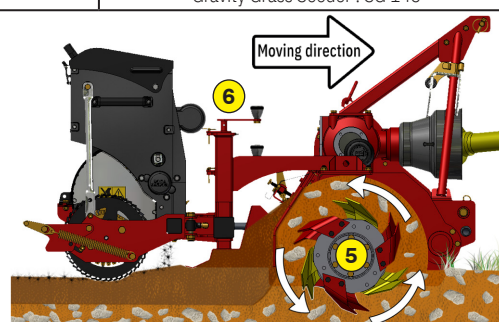

MADE IN FRANCE

STONE BURIER FOR MICRO-TRACTOR

RD 145

Functions of the stone burier RD 145

This soil preparer and stone burier is designed for micro-tractors. It allows the building or renovation of green spaces by preparing the seed bed before seeding. The machine is multi-purpose, it allows tilling, burying (stones, rubbish, herbs, etc.), levelling, mixing and rolling the surface. The use is done live or on a ground previously decompacted in depth and cleared of large stones.

Machine	RD 145
Working width	1500 mm (59")
Total width	2005 mm (79")
Weight with mesh metal roller	515 Kg (1135.3 lb)
Tractor : Required power	30 - 50 CV
Tractor : Max track width	1,54 meters (60" 5/8)
Working depth (max)	140 mm (5" 1/2)
Rotor outer diameter	400 mm (15" 3/4)
Depth adjustment	Support on rear roller adjustable by screw jacks
Number of blades	48
Grid finger spacing	20 mm (4/5")
3 point hitch	Categories 1 & 2
PTO speed	540 tr/min
Tractor forward speed	0.8 to 1,5 Km/h (0.5 to 0.9 mph)
Transmission	Angle gearbox + Oil bath chain
Security	Oil bath torque limiter at the end of the rotor
Transport dimension w x L x H	1920 mm x 1570 mm x 1065 mm (75" 1/2 x 61" 3/4 x 42")
Weight with cast iron notched disc roller	615 Kg (1355.8 lb)
Options	- Rear mesh roller side adjustment device by cylinder - Cast-iron notched discs roller frame - Stainless Steel Splice Dispenser Seeder : SMC 145 - Gravity Grass Seeder : SG 145