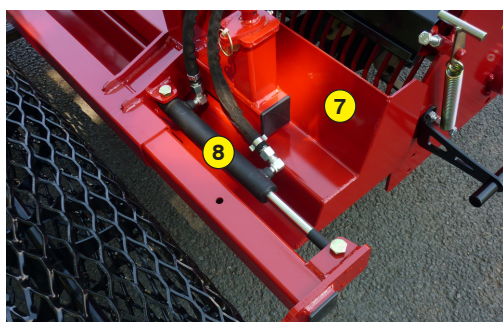

MADE IN FRANCE

STONE BURIER FOR MICRO-TRACTOR

RD 145

Functions of the stone burier RD 145

This soil preparer and stone burier is designed for micro-tractors. It allows the building or renovation of green spaces by preparing the seed bed before seeding. The machine is multi-purpose, it allows tilling, burying (stones, rubbish, herbs, etc.), levelling, mixing and rolling the surface. The use is done live or on a ground previously decompacted in depth and cleared of large stones.

Machine	RD 145
Working width	1500 mm (59")
Total width	2005 mm (79")
Weight with mesh metal roller	515 Kg (1135.3 lb)
Tractor : Required power	30 - 50 CV
Tractor : Max track width	1,54 meters (60" 5/8)
Working depth (max)	140 mm (5" 1/2)
Rotor outer diameter	400 mm (15" 3/4)
Depth adjustment	Support on rear roller adjustable by screw jacks
Number of blades	48
Grid finger spacing	20 mm (4/5")
3 point hitch	Categories 1 & 2
PTO speed	540 tr/min
Tractor forward speed	0.8 to 1,5 Km/h (0.5 to 0.9 mph)
Transmission	Angle gearbox + Oil bath chain
Security	Oil bath torque limiter at the end of the rotor
Transport dimension w x L x H	1920 mm x 1570 mm x 1065 mm (75" 1/2 x 61" 3/4 x 42")
Weight with cast iron notched disc roller	615 Kg (1355.8 lb)
Options	- Rear mesh roller side adjustment device by cylinder - Cast-iron notched discs roller frame - Stainless Steel Splice Dispenser Seeder : SMC 145 - Gravity Grass Seeder : SG 145