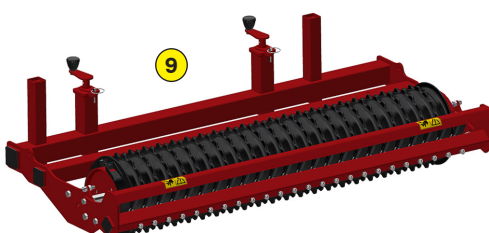

ROTADAIRON®

RD 145

STONE BURIER FOR MICRO-TRACTOR

SOIL PREPARATION

SEEDING

OVERSEEDING

DETHATCHING
SPIKING

MULCHING

MADE IN FRANCE

STONE BURIER FOR MICRO-TRACTOR

RD 145

Functions of the stone burier RD 145

This soil preparer and stone burier is designed for micro-tractors. It allows the building or renovation of green spaces by preparing the seed bed before seeding. The machine is multi-purpose, it allows tilling, burying (stones, rubbish, herbs, etc.), levelling, mixing and rolling the surface. The use is done live or on a ground previously decompacted in depth and cleared of large stones.

- 1 Oversized rotor
- 2 Anti-pad blades (Rotadairon® patent)
- 3 Selection grid fingers
- 4 Oil bath torque limiter at rotor end
- 5 Soil preparation principle
- 6 Working depth adjustment
- 7 Grader blade
- 8 Option : Rear mesh roller side adjustment device by cylinder
- 9 Option : Cast iron roller disc chassis
- 10 Option : Stainless Steel Splice Dispenser Seeder

Machine	RD 145
Working width	1500 mm (59")
Total width	2005 mm (79")
Weight with mesh metal roller	515 Kg (1135.3 lb)
Tractor : Required power	30 - 50 CV
Tractor : Max track width	1,54 meters (60" 5/8)
Working depth (max)	140 mm (5" 1/2)
Rotor outer diameter	400 mm (15" 3/4)
Depth adjustment	Support on rear roller adjustable by screw jacks
Number of blades	48
Grid finger spacing	20 mm (4/5")
3 point hitch	Categories 1 & 2
PTO speed	540 tr/min
Tractor forward speed	0.8 to 1,5 Km/h (0.5 to 0.9 mph)
Transmission	Angle gearbox + Oil bath chain
Security	Oil bath torque limiter at the end of the rotor
Transport dimension w x L x H	1920 mm x 1570 mm x 1065 mm (75" 1/2 x 61" 3/4 x 42")
Weight with cast iron notched disc roller	615 Kg (1355.8 lb)
Options	- Rear mesh roller side adjustment device by cylinder - Cast-iron notched discs roller frame - Stainless Steel Splice Dispenser Seeder : SMC 145 - Gravity Grass Seeder : SG 145