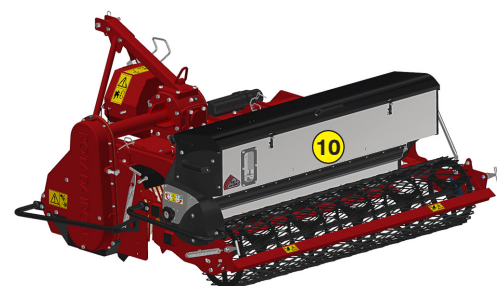

ROTADAIRON®

RDL 180

STONE BURIER FOR TRACTOR

SOIL PREPARATION

SEEDING

OVERSEEDING

DETHATCHING
SPIKING

MULCHING

MADE IN FRANCE

STONE BURIER FOR TRACTOR

RDL 180

Functions of the stone burier RDL 180

This soil preparer and stone burier is designed for tractors. It allows the building or renovation of green spaces by preparing the seed bed before seeding. The machine is multi-purpose, it allows tilling, burying (stones, rubbish, herbs, etc.), levelling, mixing and rolling the surface. The use is done live or on a ground previously decompacted in depth.

Machine	RDL 180
Working width	1774 mm (69" 3/4)
Total width	2240 mm (88" 1/4)
Weight with mesh metal roller	915 Kg (2017.2 lb)
Tractor : Required power	50 - 70 CV
Tractor : Max track width	1,84 meters (72" 1/2)
Working depth (max)	160 mm (6" 1/4)
Rotor outer diameter	510 mm (20")
Depth adjustment	Support on rear roller adjustable by screw jacks
Number of blades	54
Grid finger spacing	20 mm (4/5")
3 point hitch	Categories 1 & 2
PTO speed	540 tr/min
Tractor forward speed	0.8 to 1,5 Km/h (0.5 to 0.9 mph)
Transmission	Angle gearbox + Oil bath chain
Security	Torque limiter with dry friction and flywheel
Transport dimension w x L x H	2190 mm x 1920 mm x 1120 mm (86" 1/4 x 75" 1/2 x 44")
Weight with cast iron notched disc roller	1120 Kg (2469.1 lb)
Options	- Rear mesh roller side adjustment device by cylinder - Cast iron grooved disc roller + Scraper - Stainless Steel Splice Dispenser Seeder : SMC 180