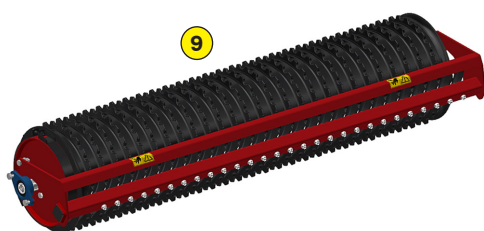

ROTADAIRON®

RDL 180

STONE BURIER FOR TRACTOR

SOIL PREPARATION

SEEDING

OVERSEEDING

DETHATCHING
SPIKING

MULCHING

MADE IN FRANCE

STONE BURIER FOR TRACTOR

RDL 180

Functions of the stone burier RDL 180

This soil preparer and stone burier is designed for tractors. It allows the building or renovation of green spaces by preparing the seed bed before seeding. The machine is multi-purpose, it allows tilling, burying (stones, rubbish, herbs, etc.), levelling, mixing and rolling the surface. The use is done live or on a ground previously decompacted in depth.

- 1 Oversized rotor
- 2 Anti-pad blades (Rotadairon® patent)
- 3 Selection grid fingers
- 4 Torque limiter with dry friction and flywheel
- 5 Soil preparation principle
- 6 Working depth adjustment
- 7 Grader blade
- 8 Option : Rear mesh roller side adjustment device by cylinder
- 9 Option : Cast iron grooved disc roller + Scraper
- 10 Option : Stainless Steel Splice Dispenser Seeder

Machine	RDL 180
Working width	1774 mm (69" 3/4)
Total width	2240 mm (88" 1/4)
Weight with mesh metal roller	915 Kg (2017.2 lb)
Tractor : Required power	50 - 70 CV
Tractor : Max track width	1,84 meters (72" 1/2)
Working depth (max)	160 mm (6" 1/4)
Rotor outer diameter	510 mm (20")
Depth adjustment	Support on rear roller adjustable by screw jacks
Number of blades	54
Grid finger spacing	20 mm (4/5")
3 point hitch	Categories 1 & 2
PTO speed	540 tr/min
Tractor forward speed	0.8 to 1,5 Km/h (0.5 to 0.9 mph)
Transmission	Angle gearbox + Oil bath chain
Security	Torque limiter with dry friction and flywheel
Transport dimension w x L x H	2190 mm x 1920 mm x 1120 mm (86" 1/4 x 75" 1/2 x 44")
Weight with cast iron notched disc roller	1120 Kg (2469.1 lb)
Options	- Rear mesh roller side adjustment device by cylinder - Cast iron grooved disc roller + Scraper - Stainless Steel Splice Dispenser Seeder : SMC 180