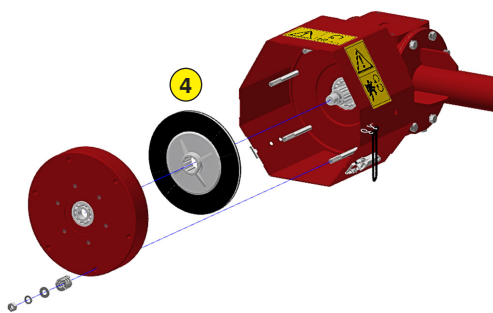

MADE IN FRANCE

STONE BURIER FOR TRACTOR

RDL 180

Functions of the stone burier RDL 180

This soil preparer and stone burier is designed for tractors. It allows the building or renovation of green spaces by preparing the seed bed before seeding. The machine is multi-purpose, it allows tilling, burying (stones, rubbish, herbs, etc.), levelling, mixing and rolling the surface. The use is done live or on a ground previously decompacted in depth.

Machine	RDL 180
Working width	1774 mm (69" 3/4)
Total width	2240 mm (88" 1/4)
Weight with mesh metal roller	915 Kg (2017.2 lb)
Tractor : Required power	50 - 70 CV
Tractor : Max track width	1,84 meters (72" 1/2)
Working depth (max)	160 mm (6" 1/4)
Rotor outer diameter	510 mm (20")
Depth adjustment	Support on rear roller adjustable by screw jacks
Number of blades	54
Grid finger spacing	20 mm (4/5")
3 point hitch	Categories 1 & 2
PTO speed	540 tr/min
Tractor forward speed	0.8 to 1,5 Km/h (0.5 to 0.9 mph)
Transmission	Angle gearbox + Oil bath chain
Security	Torque limiter with dry friction and flywheel
Transport dimension w x L x H	2190 mm x 1920 mm x 1120 mm (86" 1/4 x 75" 1/2 x 44")
Weight with cast iron notched disc roller	1120 Kg (2469.1 lb)
Options	- Rear mesh roller side adjustment device by cylinder - Cast iron grooved disc roller + Scraper - Stainless Steel Splice Dispenser Seeder : SMC 180