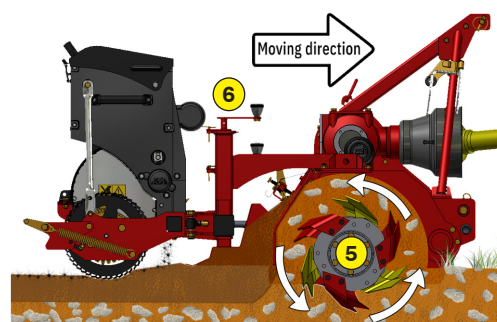

ROTADAIRON®

RDL 180

STONE BURIER FOR TRACTOR

SOIL PREPARATION

SEEDING

OVERSEEDING

DETHATCHING
SPIKING

MULCHING

MADE IN FRANCE

STONE BURIER FOR TRACTOR

RDL 180

Functions of the stone burier RDL 180

This soil preparer and stone burier is designed for tractors. It allows the building or renovation of green spaces by preparing the seed bed before seeding. The machine is multi-purpose, it allows tilling, burying (stones, rubbish, herbs, etc.), levelling, mixing and rolling the surface. The use is done live or on a ground previously decompacted in depth.

Machine	RDL 180
Working width	1774 mm (69" 3/4)
Total width	2240 mm (88" 1/4)
Weight with mesh metal roller	915 Kg (2017.2 lb)
Tractor : Required power	50 - 70 CV
Tractor : Max track width	1,84 meters (72" 1/2)
Working depth (max)	160 mm (6" 1/4)
Rotor outer diameter	510 mm (20")
Depth adjustment	Support on rear roller adjustable by screw jacks
Number of blades	54
Grid finger spacing	20 mm (4/5")
3 point hitch	Categories 1 & 2
PTO speed	540 tr/min
Tractor forward speed	0.8 to 1,5 Km/h (0.5 to 0.9 mph)
Transmission	Angle gearbox + Oil bath chain
Security	Torque limiter with dry friction and flywheel
Transport dimension w x L x H	2190 mm x 1920 mm x 1120 mm (86" 1/4 x 75" 1/2 x 44")
Weight with cast iron notched disc roller	1120 Kg (2469.1 lb)
Options	- Rear mesh roller side adjustment device by cylinder - Cast iron grooved disc roller + Scraper - Stainless Steel Splice Dispenser Seeder : SMC 180