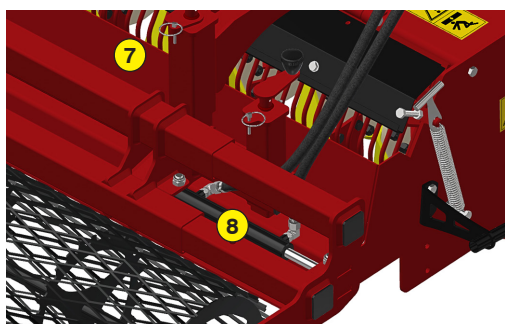

MADE IN FRANCE

STONE BURIER FOR TRACTOR

RDL 180

Functions of the stone burier RDL 180

This soil preparer and stone burier is designed for tractors. It allows the building or renovation of green spaces by preparing the seed bed before seeding. The machine is multi-purpose, it allows tilling, burying (stones, rubbish, herbs, etc.), levelling, mixing and rolling the surface. The use is done live or on a ground previously decompacted in depth.

- 1 Oversized rotor
- 2 Anti-pad blades (Rotadairon® patent)
- 3 Selection grid fingers
- 4 Torque limiter with dry friction and flywheel
- 5 Soil preparation principle
- 6 Working depth adjustment
- 7 Grader blade
- 8 Option : Rear mesh roller side adjustment device by cylinder
- 9 Option : Cast iron grooved disc roller + Scraper
- 10 Option : Stainless Steel Splice Dispenser Seeder

Machine	RDL 180
Working width	1774 mm (69" 3/4)
Total width	2240 mm (88" 1/4)
Weight with mesh metal roller	915 Kg (2017.2 lb)
Tractor : Required power	50 - 70 CV
Tractor : Max track width	1,84 meters (72" 1/2)
Working depth (max)	160 mm (6" 1/4)
Rotor outer diameter	510 mm (20")
Depth adjustment	Support on rear roller adjustable by screw jacks
Number of blades	54
Grid finger spacing	20 mm (4/5")
3 point hitch	Categories 1 & 2
PTO speed	540 tr/min
Tractor forward speed	0.8 to 1,5 Km/h (0.5 to 0.9 mph)
Transmission	Angle gearbox + Oil bath chain
Security	Torque limiter with dry friction and flywheel
Transport dimension w x L x H	2190 mm x 1920 mm x 1120 mm (86" 1/4 x 75" 1/2 x 44")
Weight with cast iron notched disc roller	1120 Kg (2469.1 lb)
Options	- Rear mesh roller side adjustment device by cylinder - Cast iron grooved disc roller + Scraper - Stainless Steel Splice Dispenser Seeder : SMC 180