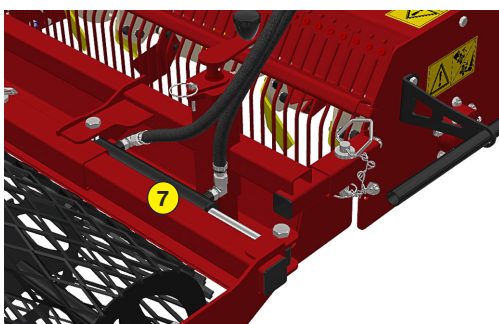

### Functions of the stone burier STONY 115

This soil preparer and stone burier is designed for micro-tractors. It allows the building or renovation of green spaces by preparing the seed bed before seeding. The machine is multi-purpose, it allows tilling, burying (stones, rubbish, herbs, etc.), levelling, mixing and rolling the surface. The use is done live or on a ground previously decompacted in depth and cleared of large stones.

Machine	STONY 115
Working width	1100 mm (43" 1/4)
Total width	1520 mm (59" 3/4)
Weight	340 Kg (749.5 lb)
Tractor : Required power	20 - 25 CV
Tractor : Max track width	1,33 meters (40" 2/3)
Working depth (max)	140 mm (5" 1/2)
Rotor outer diameter	400 mm (15" 3/4)
Depth adjustment	Rear roller height adjustable 4 positions
Number of blades	24
Grid finger spacing	22 mm (7/8")
3 point hitch	Categories 1 & 2
PTO speed	540 tr/min
Tractor forward speed	0.8 to 1,5 Km/h (0.5 to 0.9 mph)
Transmission	Angle gearbox + Oil bath chain
Security	Oil bath torque limiter at the end of the rotor
Transport dimension w x L x H	1520 mm x 1625 mm x 845 mm (59" 3/4 x 64" x 33" 1/4)
Options	- Rear mesh roller side adjustment device by cylinder - Stainless Steel Splice Dispenser Seeder : SMC 100 - Gravity Grass Seeder : SG 100