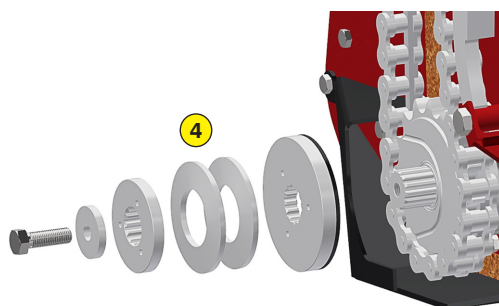

### Functions of the stone burier STONY 115

This soil preparer and stone burier is designed for micro-tractors. It allows the building or renovation of green spaces by preparing the seed bed before seeding. The machine is multi-purpose, it allows tilling, burying (stones, rubbish, herbs, etc.), levelling, mixing and rolling the surface. The use is done live or on a ground previously decompacted in depth and cleared of large stones.

Machine	STONY 115
Working width	1100 mm (43" 1/4)
Total width	1520 mm (59" 3/4)
Weight	340 Kg (749.5 lb)
Tractor : Required power	20 - 25 CV
Tractor : Max track width	1,33 meters (40" 2/3)
Working depth (max)	140 mm (5" 1/2)
Rotor outer diameter	400 mm (15" 3/4)
Depth adjustment	Rear roller height adjustable 4 positions
Number of blades	24
Grid finger spacing	22 mm (7/8")
3 point hitch	Categories 1 & 2
PTO speed	540 tr/min
Tractor forward speed	0.8 to 1,5 Km/h (0.5 to 0.9 mph)
Transmission	Angle gearbox + Oil bath chain
Security	Oil bath torque limiter at the end of the rotor
Transport dimension w x L x H	1520 mm x 1625 mm x 845 mm (59" 3/4 x 64" x 33" 1/4)
Options	- Rear mesh roller side adjustment device by cylinder - Stainless Steel Splice Dispenser Seeder : SMC 100 - Gravity Grass Seeder : SG 100