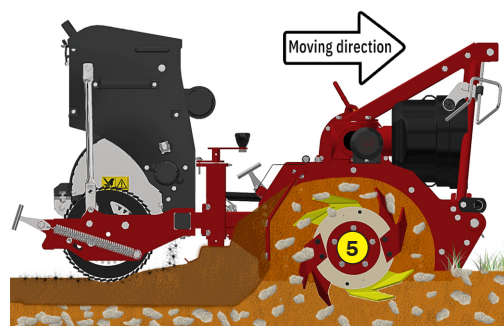

Quality of service

A large stock of spare parts is permanently maintained at our factory. Our partners have online tools and quick access to manufacturer information. Maintain the quality and performance of your Rotadairon® by using only original parts.

1. 1 Oversized rotor
2. 2 Anti-pad blades (Rotadairon® patent)
3. 3 Selection grid fingers
4. 4 Oil bath torque limiter at rotor end
5. 5 Soil preparation principle
6. 6 Grader blade
7. 7 Option : Rear mesh roller side adjustment device by cylinder
8. 8 Option : Stainless Steel Splice Dispenser Seeder

Machine	STONY 115
Working width	1100 mm (43" 1/4)
Total width	1520 mm (59" 3/4)
Weight	340 Kg (749.5 lb)
Tractor : Required power	20 - 25 CV
Tractor : Max track width	1,33 meters (40" 2/3)
Working depth (max)	140 mm (5" 1/2)
Rotor outer diameter	400 mm (15" 3/4)
Depth adjustment	Rear roller height adjustable 4 positions
Number of blades	24
Grid finger spacing	22 mm (7/8")
3 point hitch	Categories 1 & 2
PTO speed	540 tr/min
Tractor forward speed	0.8 to 1,5 Km/h (0.5 to 0.9 mph)
Transmission	Angle gearbox + Oil bath chain
Security	Oil bath torque limiter at the end of the rotor
Transport dimension w x L x H	1520 mm x 1625 mm x 845 mm (59" 3/4 x 64" x 33" 1/4)
Options	- Rear mesh roller side adjustment device by cylinder - Stainless Steel Splice Dispenser Seeder : SMC 100 - Gravity Grass Seeder : SG 100

ROTADAIRON
Départementale 92 - Les Hunaudières
72230 Mulsanne - France
Mail : contacts@rotadairon.fr
Phone number : (33) 2 43 422 422

www.rotadairon.fr