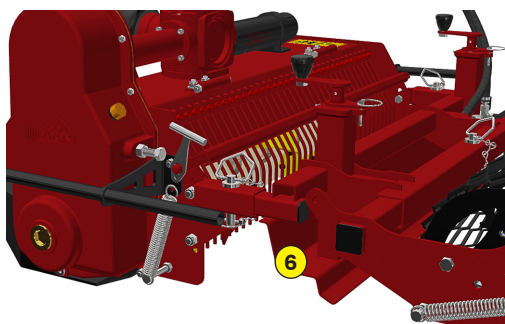

### Functions of the stone burier STONY 115

This soil preparer and stone burier is designed for micro-tractors. It allows the building or renovation of green spaces by preparing the seed bed before seeding. The machine is multi-purpose, it allows tilling, burying (stones, rubbish, herbs, etc.), levelling, mixing and rolling the surface. The use is done live or on a ground previously decompacted in depth and cleared of large stones.

Machine	STONY 115
Working width	1100 mm (43" 1/4)
Total width	1520 mm (59" 3/4)
Weight	340 Kg (749.5 lb)
Tractor : Required power	20 - 25 CV
Tractor : Max track width	1,33 meters (40" 2/3)
Working depth (max)	140 mm (5" 1/2)
Rotor outer diameter	400 mm (15" 3/4)
Depth adjustment	Rear roller height adjustable 4 positions
Number of blades	24
Grid finger spacing	22 mm (7/8")
3 point hitch	Categories 1 & 2
PTO speed	540 tr/min
Tractor forward speed	0.8 to 1,5 Km/h (0.5 to 0.9 mph)
Transmission	Angle gearbox + Oil bath chain
Security	Oil bath torque limiter at the end of the rotor
Transport dimension w x L x H	1520 mm x 1625 mm x 845 mm (59" 3/4 x 64" x 33" 1/4)
Options	- Rear mesh roller side adjustment device by cylinder - Stainless Steel Splice Dispenser Seeder : SMC 100 - Gravity Grass Seeder : SG 100