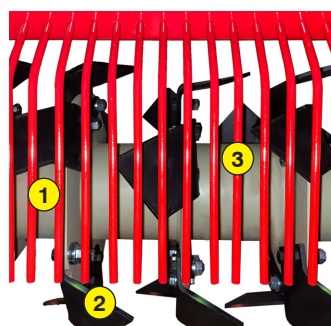

### Functions of the stone burier STONY 115

This soil preparer and stone burier is designed for micro-tractors. It allows the building or renovation of green spaces by preparing the seed bed before seeding. The machine is multi-purpose, it allows tilling, burying (stones, rubbish, herbs, etc.), levelling, mixing and rolling the surface. The use is done live or on a ground previously decompacted in depth and cleared of large stones.

Machine	STONY 115
Working width	1100 mm (43" 1/4)
Total width	1520 mm (59" 3/4)
Weight	340 Kg (749.5 lb)
Tractor : Required power	20 - 25 CV
Tractor : Max track width	1,33 meters (40" 2/3)
Working depth (max)	140 mm (5" 1/2)
Rotor outer diameter	400 mm (15" 3/4)
Depth adjustment	Rear roller height adjustable 4 positions
Number of blades	24
Grid finger spacing	22 mm (7/8")
3 point hitch	Categories 1 & 2
PTO speed	540 tr/min
Tractor forward speed	0.8 to 1,5 Km/h (0.5 to 0.9 mph)
Transmission	Angle gearbox + Oil bath chain
Security	Oil bath torque limiter at the end of the rotor
Transport dimension w x L x H	1520 mm x 1625 mm x 845 mm (59" 3/4 x 64" x 33" 1/4)
Options	- Rear mesh roller side adjustment device by cylinder - Stainless Steel Splice Dispenser Seeder : SMC 100 - Gravity Grass Seeder : SG 100