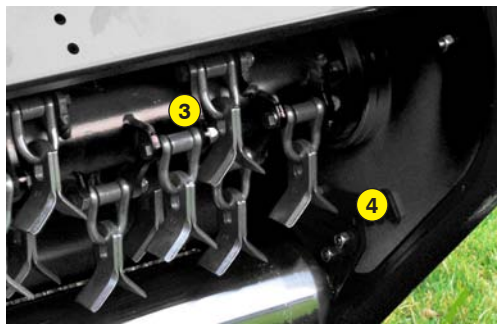

MADE IN FRANCE

MULCHER FOR SKID-STEER

BRD 50

Functions of the mulcher BRD 50

This mulcher was designed to grind dense herbs and brambles. It achieves a very high performance thanks to the floating system (Rotadairon® Patent) which allows to follow perfectly and automatically the unevenness of the ground. It is equipped with a device that complies with the regulations in force (EN12733) allowing the machine to be stopped quickly: as soon as the operator releases the controls and the machine ceases to be supplied with oil, our system brakes and stops the rotor in less than 7 seconds. The Y-mounting of knives on shackles contributes to a better grinding.

Machine	BRD 50
Working width	1270 mm (50")
Total width	1440 mm (56" 3/4)
Weight	276 Kg (608 lb)
Carrier : Hydraulic flow	40 to 60 l/min (10,5 to 15,8 us gpm)
Carrier : Pressure	200 Bars (2900 PSI)
Carrier : Maximum track width	1.27 meters (50")
Working height	30 to 70 mm (1" 1/4 to 2" 3/4)
Rotor outer diameter	360 mm (14" 1/4)
Depth adjustment	Adjustable skids 3 positions
Number of knives	76
Number of shackles	38
Hitch plate	Toro / Ditch Witch / Vermeer conventional quick coupler system or equivalent
Forward speed of the carrier	0,8 to 1,5 Km/h (0.5 to 0.9 mph)
Transmission	Hydraulic motor + Chain in oil bath
Security	Hydraulic safety block
Transport dimension w x L x H"	1440 mm x 950 mm x 690 mm (56" 3/4 x 37" 1/2 x 27" 1/4)