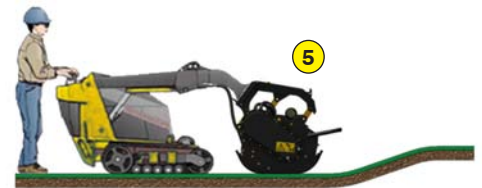

MADE IN FRANCE

MULCHER FOR SKID-STEER

BRD 50

Functions of the mulcher BRD 50

This mulcher was designed to grind dense herbs and brambles. It achieves a very high performance thanks to the floating system (Rotadairon® Patent) which allows to follow perfectly and automatically the unevenness of the ground. It is equipped with a device that complies with the regulations in force (EN12733) allowing the machine to be stopped quickly: as soon as the operator releases the controls and the machine ceases to be supplied with oil, our system brakes and stops the rotor in less than 7 seconds. The Y-mounting of knives on shackles contributes to a better grinding.

Machine	BRD 50
Working width	1270 mm (50")
Total width	1440 mm (56" 3/4)
Weight	276 Kg (608 lb)
Carrier : Hydraulic flow	40 to 60 l/min (10,5 to 15,8 us gpm)
Carrier : Pressure	200 Bars (2900 PSI)
Carrier : Maximum track width	1.27 meters (50")
Working height	30 to 70 mm (1" 1/4 to 2" 3/4)
Rotor outer diameter	360 mm (14" 1/4)
Depth adjustment	Adjustable skids 3 positions
Number of knives	76
Number of shackles	38
Hitch plate	Toro / Ditch Witch / Vermeer conventional quick coupler system or equivalent
Forward speed of the carrier	0,8 to 1,5 Km/h (0.5 to 0.9 mph)
Transmission	Hydraulic motor + Chain in oil bath
Security	Hydraulic safety block
Transport dimension w x L x H"	1440 mm x 950 mm x 690 mm (56" 3/4 x 37" 1/2 x 27" 1/4)