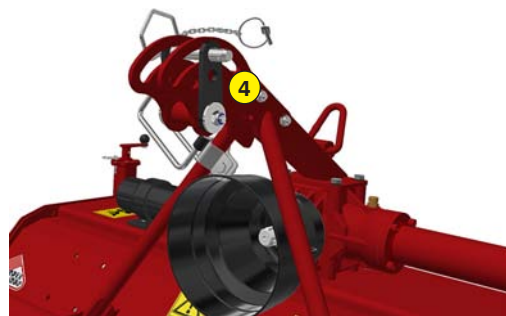

MADE IN FRANCE

DETHATCHER FOR TRACTOR

ED 130

Functions of the dethatcher ED 130

This dethatching machine allows to perform dethatching or scarifying operations at the desired depth (from 0 to 60 mm). In addition to these operations, the machine allows to carry out an aeration of the ground (spiking effect, without power take-off) or a rolling. The machine is equipped with a quick-change blade system (Rotadairon® patent). The blades are positioned magnetically on their support. All the supports are locked by a single nut at the end of the rotor axis.

2 Magnetic knife positioning (quick change)

3 Unique nut at the end of the rotor shaft

4 Floating 3rd point hitch for better ground following

5 Double stainless steel roller

6 Precise height adjustment of the rear roller

Machine	ED 130
Working width	1300 mm (51" 1/4)
Total width	1670 mm (65" 3/4)
Weight	336 Kg (740.7 lb)
Tractor : Required power	25 - 45 CV
Working depth	0 to 60 mm (0" to 2" 1/4)
Distance between knives	24 mm (15/16")
Rotor outer diameter	360 mm (14" 1/4)
Depth adjustment	Front roller support with 2 marked positions + Rear roller support adjustable by screw jack
Number of flanges	53
Number of knives	159
3 point hitch	Categories 1 & 2
PTO speed	540 tr/min
Tractor forward speed	3 to 8 Km/h (1.8 to 4.9 mph)
Transmission	Angle gearbox + Oil bath chain
Transport dimension w x L x H	1670 mm x 930 mm x 840 mm (65" 3/4 x 36" 1/2 x 33")