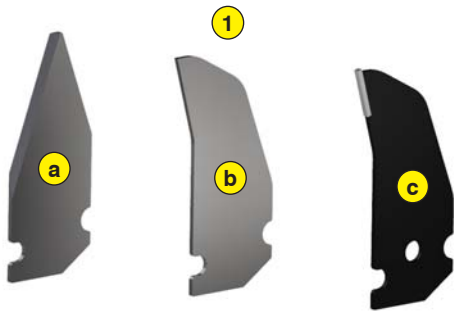

Quality of service

A large stock of spare parts is permanently maintained at our factory. Our partners have online tools and quick access to manufacturer information. Maintain the quality and performance of your Rotadairon® by using only original parts.

1 3 knife configurations :

- a Sharpened (standard): Stainless steel knife sharpened for classic de-thatching
- b Not sharpened: Made of stainless steel knives not sharpened for more aggressive de-thatching
- c Carbide plate: Carbon steel with carbide plate for very aggressive de-thatching

2 Magnetic knife positioning (quick change)

3 Unique nut at the end of the rotor shaft

4 Floating 3rd point hitch for better ground following

5 Double stainless steel roller

6 Precise height adjustment of the rear roller

Machine	ED 130
Working width	1300 mm (51" 1/4)
Total width	1670 mm (65" 3/4)
Weight	336 Kg (740.7 lb)
Tractor : Required power	25 - 45 CV
Working depth	0 to 60 mm (0" to 2" 1/4)
Distance between knives	24 mm (15/16")
Rotor outer diameter	360 mm (14" 1/4)
Depth adjustment	Front roller support with 2 marked positions + Rear roller support adjustable by screw jack
Number of flanges	53
Number of knives	159
3 point hitch	Categories 1 & 2
PTO speed	540 tr/min
Tractor forward speed	3 to 8 Km/h (1.8 to 4.9 mph)
Transmission	Angle gearbox + Oil bath chain
Transport dimension w x L x H	1670 mm x 930 mm x 840 mm (65" 3/4 x 36" 1/2 x 33")

ROTADAIRON
Départementale 92 - Les Hunaudières
72230 Mulsanne - France
Mail : contacts@rotadairon.fr
Phone number : (33) 2 43 422 422

www.rotadairon.fr