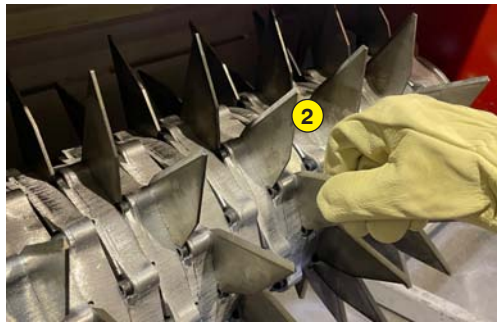

MADE IN FRANCE

DETHATCHER FOR TRACTOR

ED 130

Functions of the dethatcher ED 130

This dethatching machine allows to perform dethatching or scarifying operations at the desired depth (from 0 to 60 mm). In addition to these operations, the machine allows to carry out an aeration of the ground (spiking effect, without power take-off) or a rolling. The machine is equipped with a quick-change blade system (Rotadairon® patent). The blades are positioned magnetically on their support. All the supports are locked by a single nut at the end of the rotor axis.

2 Magnetic knife positioning (quick change)

3 Unique nut at the end of the rotor shaft

4 Floating 3rd point hitch for better ground following

5 Double stainless steel roller

6 Precise height adjustment of the rear roller

Machine	ED 130
Working width	1300 mm (51" 1/4)
Total width	1670 mm (65" 3/4)
Weight	336 Kg (740.7 lb)
Tractor : Required power	25 - 45 CV
Working depth	0 to 60 mm (0" to 2" 1/4)
Distance between knives	24 mm (15/16")
Rotor outer diameter	360 mm (14" 1/4)
Depth adjustment	Front roller support with 2 marked positions + Rear roller support adjustable by screw jack
Number of flanges	53
Number of knives	159
3 point hitch	Categories 1 & 2
PTO speed	540 tr/min
Tractor forward speed	3 to 8 Km/h (1.8 to 4.9 mph)
Transmission	Angle gearbox + Oil bath chain
Transport dimension w x L x H	1670 mm x 930 mm x 840 mm (65" 3/4 x 36" 1/2 x 33")