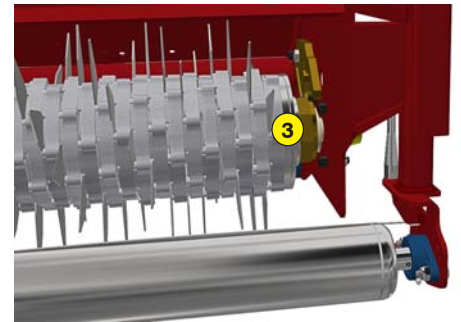

MADE IN FRANCE

DETHATCHER FOR TRACTOR

ED 130

Functions of the dethatcher ED 130

This dethatching machine allows to perform dethatching or scarifying operations at the desired depth (from 0 to 60 mm). In addition to these operations, the machine allows to carry out an aeration of the ground (spiking effect, without power take-off) or a rolling. The machine is equipped with a quick-change blade system (Rotadairon® patent). The blades are positioned magnetically on their support. All the supports are locked by a single nut at the end of the rotor axis.

2 Magnetic knife positioning (quick change)

3 Unique nut at the end of the rotor shaft

4 Floating 3rd point hitch for better ground following

5 Double stainless steel roller

6 Precise height adjustment of the rear roller

Machine	ED 130
Working width	1300 mm (51" 1/4)
Total width	1670 mm (65" 3/4)
Weight	336 Kg (740.7 lb)
Tractor : Required power	25 - 45 CV
Working depth	0 to 60 mm (0" to 2" 1/4)
Distance between knives	24 mm (15/16")
Rotor outer diameter	360 mm (14" 1/4)
Depth adjustment	Front roller support with 2 marked positions + Rear roller support adjustable by screw jack
Number of flanges	53
Number of knives	159
3 point hitch	Categories 1 & 2
PTO speed	540 tr/min
Tractor forward speed	3 to 8 Km/h (1.8 to 4.9 mph)
Transmission	Angle gearbox + Oil bath chain
Transport dimension w x L x H	1670 mm x 930 mm x 840 mm (65" 3/4 x 36" 1/2 x 33")