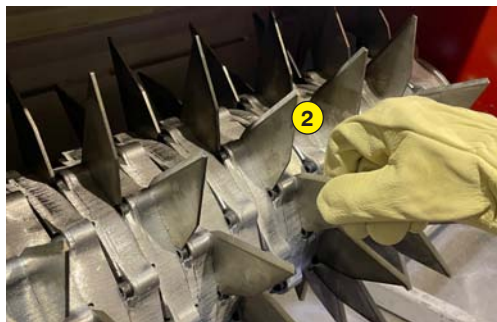

MADE IN FRANCE

DETHATCHER FOR TRACTOR

ED 180

Functions of the dethatcher ED 180

This dethatching machine allows to perform dethatching or scarifying operations at the desired depth (from 0 to 60 mm). In addition to these operations, the machine allows to carry out an aeration of the ground (spiking effect, without power take-off) or a rolling. The machine is equipped with a quick-change blade system (Rotadairon® patent). The blades are positioned magnetically on their support. All the supports are locked by a single nut at the end of the rotor axis.

2 Magnetic knife positioning (quick change)

3 Unique nut at the end of the rotor shaft

4 Floating 3rd point hitch for better ground following

5 Double stainless steel roller

6 Precise height adjustment of the rear roller

Machine	ED 180
Working width	1800 mm (70" 3/4)
Total width	2055 mm (81")
Weight	386 Kg (820.9 lb)
Tractor : Required power	30 - 45 CV
Working depth	0 to 60 mm (0" to 2" 1/4)
Distance between knives	24 mm (15/16")
Rotor outer diameter	360 mm (14" 1/4)
Depth adjustment	Front roller support with 2 marked positions + Rear roller support adjustable by screw jack
Number of flanges	74
Number of knives	222
3 point hitch	Categories 1 & 2
PTO speed	540 tr/min
Tractor forward speed	3 to 8 Km/h (1.8 to 4.9 mph)
Transmission	Angle gearbox + Oil bath chain
Transport dimension w x L x H	2055 mm x 930 mm x 840 mm (81" x 36" 1/2 x 33")