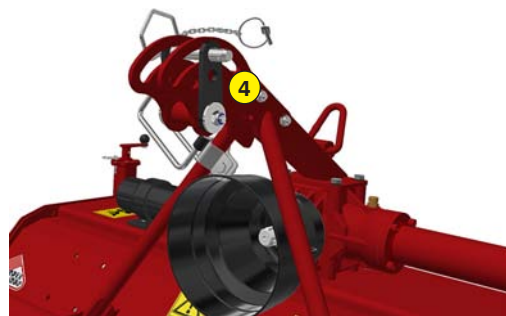

MADE IN FRANCE

DETHATCHER FOR TRACTOR

ED 180

Functions of the dethatcher ED 180

This dethatching machine allows to perform dethatching or scarifying operations at the desired depth (from 0 to 60 mm). In addition to these operations, the machine allows to carry out an aeration of the ground (spiking effect, without power take-off) or a rolling. The machine is equipped with a quick-change blade system (Rotadairon® patent). The blades are positioned magnetically on their support. All the supports are locked by a single nut at the end of the rotor axis.

2 Magnetic knife positioning (quick change)

3 Unique nut at the end of the rotor shaft

4 Floating 3rd point hitch for better ground following

5 Double stainless steel roller

6 Precise height adjustment of the rear roller

Machine	ED 180
Working width	1800 mm (70" 3/4)
Total width	2055 mm (81")
Weight	386 Kg (820.9 lb)
Tractor : Required power	30 - 45 CV
Working depth	0 to 60 mm (0" to 2" 1/4)
Distance between knives	24 mm (15/16")
Rotor outer diameter	360 mm (14" 1/4)
Depth adjustment	Front roller support with 2 marked positions + Rear roller support adjustable by screw jack
Number of flanges	74
Number of knives	222
3 point hitch	Categories 1 & 2
PTO speed	540 tr/min
Tractor forward speed	3 to 8 Km/h (1.8 to 4.9 mph)
Transmission	Angle gearbox + Oil bath chain
Transport dimension w x L x H	2055 mm x 930 mm x 840 mm (81" x 36" 1/2 x 33")