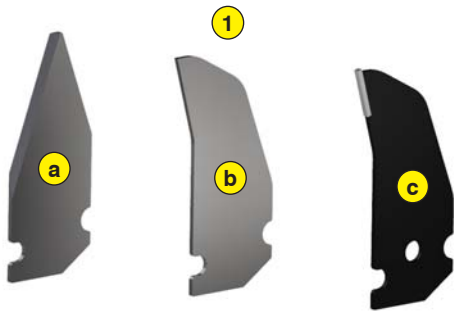

1 3 knife configurations :

- a Sharpened (standard): Stainless steel knife sharpened for classic de-thatching
- b Not sharpened: Made of stainless steel knives not sharpened for more aggressive de-thatching
- c Carbide plate: Carbon steel with carbide plate for very aggressive de-thatching

2 Magnetic knife positioning (quick change)

3 Unique nut at the end of the rotor shaft

4 Floating 3rd point hitch for better ground following

5 Double stainless steel roller

6 Precise height adjustment of the rear roller

Machine	ED 180
Working width	1800 mm (70" 3/4)
Total width	2055 mm (81")
Weight	386 Kg (820.9 lb)
Tractor : Required power	30 - 45 CV
Working depth	0 to 60 mm (0" to 2" 1/4)
Distance between knives	24 mm (15/16")
Rotor outer diameter	360 mm (14" 1/4)
Depth adjustment	Front roller support with 2 marked positions + Rear roller support adjustable by screw jack
Number of flanges	74
Number of knives	222
3 point hitch	Categories 1 & 2
PTO speed	540 tr/min
Tractor forward speed	3 to 8 Km/h (1.8 to 4.9 mph)
Transmission	Angle gearbox + Oil bath chain
Transport dimension w x L x H	2055 mm x 930 mm x 840 mm (81" x 36" 1/2 x 33")