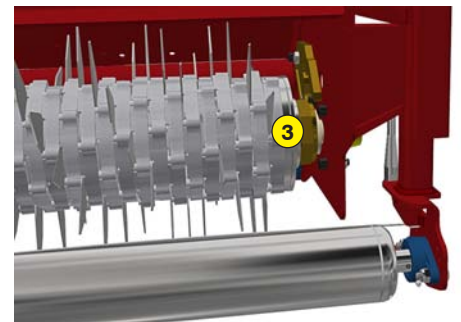

MADE IN FRANCE

DETHATCHER FOR TRACTOR

ED 180

Functions of the dethatcher ED 180

This dethatching machine allows to perform dethatching or scarifying operations at the desired depth (from 0 to 60 mm). In addition to these operations, the machine allows to carry out an aeration of the ground (spiking effect, without power take-off) or a rolling. The machine is equipped with a quick-change blade system (Rotadairon® patent). The blades are positioned magnetically on their support. All the supports are locked by a single nut at the end of the rotor axis.

2 Magnetic knife positioning (quick change)

3 Unique nut at the end of the rotor shaft

4 Floating 3rd point hitch for better ground following

5 Double stainless steel roller

6 Precise height adjustment of the rear roller

Machine	ED 180
Working width	1800 mm (70" 3/4)
Total width	2055 mm (81")
Weight	386 Kg (820.9 lb)
Tractor : Required power	30 - 45 CV
Working depth	0 to 60 mm (0" to 2" 1/4)
Distance between knives	24 mm (15/16")
Rotor outer diameter	360 mm (14" 1/4)
Depth adjustment	Front roller support with 2 marked positions + Rear roller support adjustable by screw jack
Number of flanges	74
Number of knives	222
3 point hitch	Categories 1 & 2
PTO speed	540 tr/min
Tractor forward speed	3 to 8 Km/h (1.8 to 4.9 mph)
Transmission	Angle gearbox + Oil bath chain
Transport dimension w x L x H	2055 mm x 930 mm x 840 mm (81" x 36" 1/2 x 33")