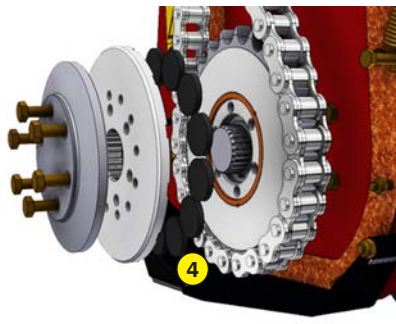

Quality of service

A large stock of spare parts is permanently maintained at our factory. Our partners have online tools and quick access to manufacturer information. Maintain the quality and performance of your Rotadairon® by using only original parts.

1. 1 Oversized rotor
2. 2 Anti-pad blades (Rotadairon® patent)
3. 3 Selection grid fingers
4. 4 Oil bath torque limiter at rotor end
5. 5 Soil preparation principle
6. 6 Working depth adjustment
7. 7 Grader blade
8. 8 Rear mesh roller side adjustment device by cylinder
9. 9 Option : Stainless Steel Splice Dispenser Seeder

Machine	RX 200
Working width	2042 mm (80'' 1/2)
Total width	2470 mm (97'' 1/4)
Weight with mesh metal roller	1622 Kg (3575.8 lb)
Tractor : Required power	80 - 100 CV
Tractor : Max track width	2 meters (78'' 3/4)
Working depth (max)	200 mm (8'')
Rotor outer diameter	630 mm (24'' 3/4)
Depth adjustment	Support on rear roller adjustable by screw jacks
Number of blades	60
Grid finger spacing	20 mm (4/5'')
3 point hitch	Categorie 2
PTO speed	1000 tr/min
Tractor forward speed	0.8 to 1,5 Km/h (0.5 to 0.9 mph)
Transmission	Angle gearbox + Oil bath chain
Machine drive type	Single drive
Security	Oil bath torque limiter at the end of the rotor
Transport dimension w x L x H	2470 mm x 2120 mm x 1340 mm (97'' 1/4 x 83'' 1/2 x 52'' 3/4)
Option	Stainless Steel Splice Dispenser Seeder : SMC 200

ROTADAIRON
Départementale 92 - Les Hunaudières
72230 Mulsanne - France
Mail : contacts@rotadairon.fr
Phone number : (33) 2 43 422 422

www.rotadairon.fr