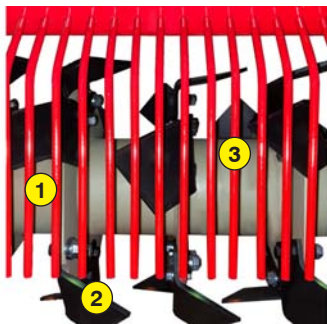

Quality of service

A large stock of spare parts is permanently maintained at our factory. Our partners have online tools and quick access to manufacturer information. Maintain the quality and performance of your Rotadairon® by using only original parts.

1. 1 Oversized rotor
2. 2 Anti-pad blades (Rotadairon® patent)
3. 3 Selection grid fingers
4. 4 Oil bath torque limiter at rotor end
5. 5 Soil preparation principle
6. 6 Working depth adjustment
7. 7 Grader blade
8. 8 Rear mesh roller side adjustment device by cylinder
9. 9 Option : Stainless Steel Splice Dispenser Seeder

Machine	RX 200
Working width	2042 mm (80'' 1/2)
Total width	2470 mm (97'' 1/4)
Weight with mesh metal roller	1622 Kg (3575.8 lb)
Tractor : Required power	80 - 100 CV
Tractor : Max track width	2 meters (78'' 3/4)
Working depth (max)	200 mm (8'')
Rotor outer diameter	630 mm (24'' 3/4)
Depth adjustment	Support on rear roller adjustable by screw jacks
Number of blades	60
Grid finger spacing	20 mm (4/5'')
3 point hitch	Categorie 2
PTO speed	1000 tr/min
Tractor forward speed	0.8 to 1,5 Km/h (0.5 to 0.9 mph)
Transmission	Angle gearbox + Oil bath chain
Machine drive type	Single drive
Security	Oil bath torque limiter at the end of the rotor
Transport dimension w x L x H	2470 mm x 2120 mm x 1340 mm (97'' 1/4 x 83'' 1/2 x 52'' 3/4)
Option	Stainless Steel Splice Dispenser Seeder : SMC 200

ROTADAIRON
Départementale 92 - Les Hunaudières
72230 Mulsanne - France
Mail : contacts@rotadairon.fr
Phone number : (33) 2 43 422 422

www.rotadairon.fr