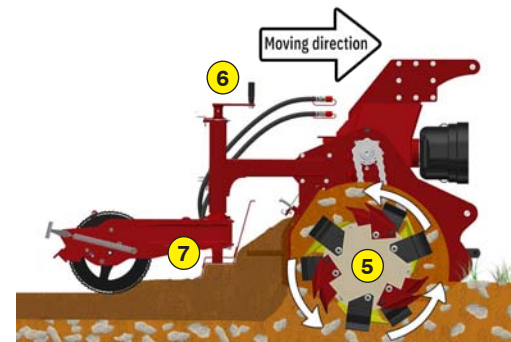

Quality of service

A large stock of spare parts is permanently maintained at our factory. Our partners have online tools and quick access to manufacturer information. Maintain the quality and performance of your Rotadairon® by using only original parts.

1. 1 Oversized rotor
2. 2 Anti-pad blades (Rotadairon® patent)
3. 3 Selection grid fingers
4. 4 Oil bath torque limiter at rotor end
5. 5 Soil preparation principle
6. 6 Working depth adjustment
7. 7 Grader blade
8. 8 Rear mesh roller side adjustment device by cylinder
9. 9 Option : Stainless Steel Splice Dispenser Seeder

Machine	RX 200
Working width	2042 mm (80'' 1/2)
Total width	2470 mm (97'' 1/4)
Weight with mesh metal roller	1622 Kg (3575.8 lb)
Tractor : Required power	80 - 100 CV
Tractor : Max track width	2 meters (78'' 3/4)
Working depth (max)	200 mm (8'')
Rotor outer diameter	630 mm (24'' 3/4)
Depth adjustment	Support on rear roller adjustable by screw jacks
Number of blades	60
Grid finger spacing	20 mm (4/5'')
3 point hitch	Categorie 2
PTO speed	1000 tr/min
Tractor forward speed	0.8 to 1,5 Km/h (0.5 to 0.9 mph)
Transmission	Angle gearbox + Oil bath chain
Machine drive type	Single drive
Security	Oil bath torque limiter at the end of the rotor
Transport dimension w x L x H	2470 mm x 2120 mm x 1340 mm (97'' 1/4 x 83'' 1/2 x 52'' 3/4)
Option	Stainless Steel Splice Dispenser Seeder : SMC 200

ROTADAIRON
Départementale 92 - Les Hunaudières
72230 Mulsanne - France
Mail : contacts@rotadairon.fr
Phone number : (33) 2 43 422 422

www.rotadairon.fr