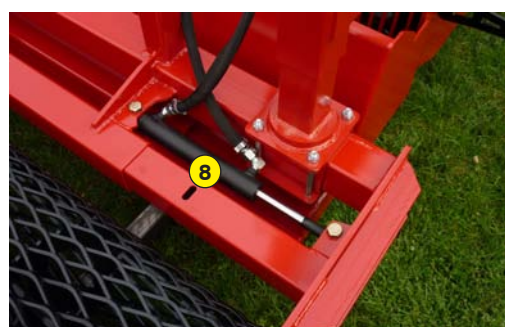

Quality of service

A large stock of spare parts is permanently maintained at our factory. Our partners have online tools and quick access to manufacturer information. Maintain the quality and performance of your Rotadairon® by using only original parts.

1. 1 Oversized rotor
2. 2 Anti-pad blades (Rotadairon® patent)
3. 3 Selection grid fingers
4. 4 Oil bath torque limiter at rotor end
5. 5 Soil preparation principle
6. 6 Working depth adjustment
7. 7 Grader blade
8. 8 Rear mesh roller side adjustment device by cylinder
9. 9 Option : Stainless Steel Splice Dispenser Seeder

Machine	RX 200
Working width	2042 mm (80'' 1/2)
Total width	2470 mm (97'' 1/4)
Weight with mesh metal roller	1622 Kg (3575.8 lb)
Tractor : Required power	80 - 100 CV
Tractor : Max track width	2 meters (78'' 3/4)
Working depth (max)	200 mm (8'')
Rotor outer diameter	630 mm (24'' 3/4)
Depth adjustment	Support on rear roller adjustable by screw jacks
Number of blades	60
Grid finger spacing	20 mm (4/5'')
3 point hitch	Categorie 2
PTO speed	1000 tr/min
Tractor forward speed	0.8 to 1,5 Km/h (0.5 to 0.9 mph)
Transmission	Angle gearbox + Oil bath chain
Machine drive type	Single drive
Security	Oil bath torque limiter at the end of the rotor
Transport dimension w x L x H	2470 mm x 2120 mm x 1340 mm (97'' 1/4 x 83'' 1/2 x 52'' 3/4)
Option	Stainless Steel Splice Dispenser Seeder : SMC 200

ROTADAIRON
Départementale 92 - Les Hunaudières
72230 Mulsanne - France
Mail : contacts@rotadairon.fr
Phone number : (33) 2 43 422 422

www.rotadairon.fr