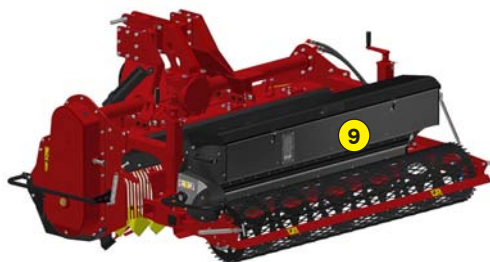

Quality of service

A large stock of spare parts is permanently maintained at our factory. Our partners have online tools and quick access to manufacturer information. Maintain the quality and performance of your Rotadairon® by using only original parts.

1. 1 Oversized rotor
2. 2 Anti-pad blades (Rotadairon® patent)
3. 3 Selection grid fingers
4. 4 Oil bath torque limiter at rotor end
5. 5 Soil preparation principle
6. 6 Working depth adjustment
7. 7 Grader blade
8. 8 Rear mesh roller side adjustment device by cylinder
9. 9 Option : Stainless Steel Splice Dispenser Seeder

Machine	RX 200
Working width	2042 mm (80'' 1/2)
Total width	2470 mm (97'' 1/4)
Weight with mesh metal roller	1622 Kg (3575.8 lb)
Tractor : Required power	80 - 100 CV
Tractor : Max track width	2 meters (78'' 3/4)
Working depth (max)	200 mm (8'')
Rotor outer diameter	630 mm (24'' 3/4)
Depth adjustment	Support on rear roller adjustable by screw jacks
Number of blades	60
Grid finger spacing	20 mm (4/5'')
3 point hitch	Categorie 2
PTO speed	1000 tr/min
Tractor forward speed	0.8 to 1,5 Km/h (0.5 to 0.9 mph)
Transmission	Angle gearbox + Oil bath chain
Machine drive type	Single drive
Security	Oil bath torque limiter at the end of the rotor
Transport dimension w x L x H	2470 mm x 2120 mm x 1340 mm (97'' 1/4 x 83'' 1/2 x 52'' 3/4)
Option	Stainless Steel Splice Dispenser Seeder : SMC 200

ROTADAIRON
Départementale 92 - Les Hunaudières
72230 Mulsanne - France
Mail : contacts@rotadairon.fr
Phone number : (33) 2 43 422 422

www.rotadairon.fr