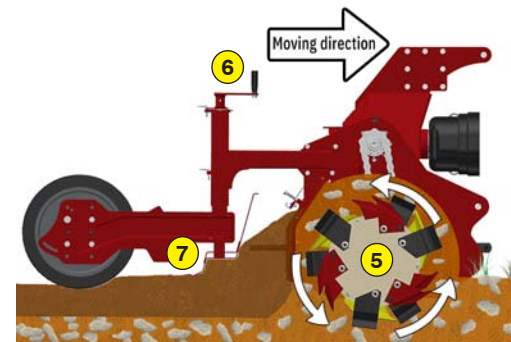

MADE IN FRANCE

STONE BURIER FOR TRACTOR

RX 250-L3

Functions of the stone burier RX 250- L3

This soil preparer and stone burier allows the building or renovation of green spaces by preparing the seed bed before seeding. The machine is multi-purpose, it allows tilling, burying (stones, rubbish, herbs, etc.), levelling, mixing and rolling the surface. The use is done live or on a ground previously decompacted in depth.

Its particularity is that its transport width is 3 meters (118" 1/8).

Quality of service

A large stock of spare parts is permanently maintained at our factory. Our partners have online tools and quick access to manufacturer information. Maintain the quality and performance of your Rotadairon® by using only original parts.

Machine	RX 250-L3
Working width	2500 mm (98" 1/2)
Total width	2965 mm (116" 3/4)
Weight with mesh metal roller	1935 Kg (4263.7 lb)
Tractor : Required power	110 - 150 CV
Tractor : Max track width	2.45 meters (96" 1/2)
Working depth (max)	220 mm (8" 1/2)
Rotor outer diameter	630 mm (24" 3/4)
Depth adjustment	Support on rear roller adjustable by screw jacks
Number of blades	72
Grid finger spacing	20 mm (4/5")
3 point hitch	Categories 2 & 3
PTO speed	1000 tr/min
Tractor forward speed	0.8 to 1,5 Km/h (0.5 to 0.9 mph)
Transmission	Angle gearbox + Oil bath chains
Machine drive type	Dual drive
Security	Torque limiter in oil bath at each end of the rotor
Transport dimension w x L x H	2965 mm x 2200 mm x 1290 mm (116" 3/4 x 83" 1/2 x 52" 3/4)
Weight with cast iron notched disc roller	-
Options	- Cast iron grooved disc roller + Scraper - Anti-groove system (ARS)