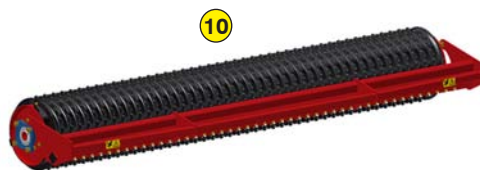

ROTADAIRON®

RX 250-L3

STONE BURIER FOR TRACTOR

SOIL PREPARATION

SEEDING

OVERSEEDING

DETHATCHING
SPIKING

MULCHING

MADE IN FRANCE

STONE BURIER FOR TRACTOR

RX 250-L3

Functions of the stone burier RX 250- L3

This soil preparer and stone burier allows the building or renovation of green spaces by preparing the seed bed before seeding. The machine is multi-purpose, it allows tilling, burying (stones, rubbish, herbs, etc.), levelling, mixing and rolling the surface. The use is done live or on a ground previously decompacted in depth.

Its particularity is that its transport width is 3 meters (118" 1/8).

Quality of service

A large stock of spare parts is permanently maintained at our factory. Our partners have online tools and quick access to manufacturer information. Maintain the quality and performance of your Rotadairon® by using only original parts.

Machine	RX 250-L3
Working width	2500 mm (98" 1/2)
Total width	2965 mm (116" 3/4)
Weight with mesh metal roller	1935 Kg (4263.7 lb)
Tractor : Required power	110 - 150 CV
Tractor : Max track width	2.45 meters (96" 1/2)
Working depth (max)	220 mm (8" 1/2)
Rotor outer diameter	630 mm (24" 3/4)
Depth adjustment	Support on rear roller adjustable by screw jacks
Number of blades	72
Grid finger spacing	20 mm (4/5")
3 point hitch	Categories 2 & 3
PTO speed	1000 tr/min
Tractor forward speed	0.8 to 1,5 Km/h (0.5 to 0.9 mph)
Transmission	Angle gearbox + Oil bath chains
Machine drive type	Dual drive
Security	Torque limiter in oil bath at each end of the rotor
Transport dimension w x L x H	2965 mm x 2200 mm x 1290 mm (116" 3/4 x 83" 1/2 x 52" 3/4)
Weight with cast iron notched disc roller	-
Options	- Cast iron grooved disc roller + Scraper - Anti-groove system (ARS)