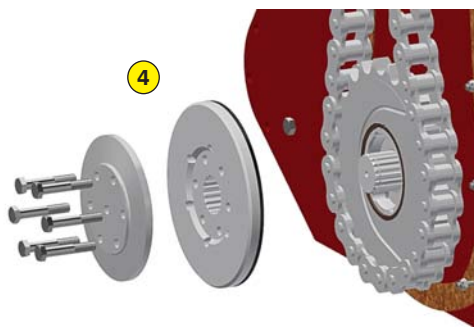

MADE IN FRANCE

STONE BURIER FOR TRACTOR

RX 250-L3

Functions of the stone burier RX 250- L3

This soil preparer and stone burier allows the building or renovation of green spaces by preparing the seed bed before seeding. The machine is multi-purpose, it allows tilling, burying (stones, rubbish, herbs, etc.), levelling, mixing and rolling the surface. The use is done live or on a ground previously decompacted in depth.

Its particularity is that its transport width is 3 meters (118" 1/8).

Quality of service

A large stock of spare parts is permanently maintained at our factory. Our partners have online tools and quick access to manufacturer information. Maintain the quality and performance of your Rotadairon® by using only original parts.

Machine	RX 250-L3
Working width	2500 mm (98" 1/2)
Total width	2965 mm (116" 3/4)
Weight with mesh metal roller	1935 Kg (4263.7 lb)
Tractor : Required power	110 - 150 CV
Tractor : Max track width	2.45 meters (96" 1/2)
Working depth (max)	220 mm (8" 1/2)
Rotor outer diameter	630 mm (24" 3/4)
Depth adjustment	Support on rear roller adjustable by screw jacks
Number of blades	72
Grid finger spacing	20 mm (4/5")
3 point hitch	Categories 2 & 3
PTO speed	1000 tr/min
Tractor forward speed	0.8 to 1,5 Km/h (0.5 to 0.9 mph)
Transmission	Angle gearbox + Oil bath chains
Machine drive type	Dual drive
Security	Torque limiter in oil bath at each end of the rotor
Transport dimension w x L x H	2965 mm x 2200 mm x 1290 mm (116" 3/4 x 83" 1/2 x 52" 3/4)
Weight with cast iron notched disc roller	-
Options	- Cast iron grooved disc roller + Scraper - Anti-groove system (ARS)