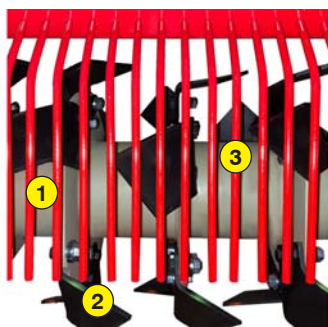

MADE IN FRANCE

STONE BURIER FOR TRACTOR

RX 250-L3

Functions of the stone burier RX 250- L3

This soil preparer and stone burier allows the building or renovation of green spaces by preparing the seed bed before seeding. The machine is multi-purpose, it allows tilling, burying (stones, rubbish, herbs, etc.), levelling, mixing and rolling the surface. The use is done live or on a ground previously decompacted in depth.

Its particularity is that its transport width is 3 meters (118" 1/8).

Quality of service

A large stock of spare parts is permanently maintained at our factory. Our partners have online tools and quick access to manufacturer information. Maintain the quality and performance of your Rotadairon® by using only original parts.

Machine	RX 250-L3
Working width	2500 mm (98" 1/2)
Total width	2965 mm (116" 3/4)
Weight with mesh metal roller	1935 Kg (4263.7 lb)
Tractor : Required power	110 - 150 CV
Tractor : Max track width	2.45 meters (96" 1/2)
Working depth (max)	220 mm (8" 1/2)
Rotor outer diameter	630 mm (24" 3/4)
Depth adjustment	Support on rear roller adjustable by screw jacks
Number of blades	72
Grid finger spacing	20 mm (4/5")
3 point hitch	Categories 2 & 3
PTO speed	1000 tr/min
Tractor forward speed	0.8 to 1,5 Km/h (0.5 to 0.9 mph)
Transmission	Angle gearbox + Oil bath chains
Machine drive type	Dual drive
Security	Torque limiter in oil bath at each end of the rotor
Transport dimension w x L x H	2965 mm x 2200 mm x 1290 mm (116" 3/4 x 83" 1/2 x 52" 3/4)
Weight with cast iron notched disc roller	-
Options	- Cast iron grooved disc roller + Scraper - Anti-groove system (ARS)