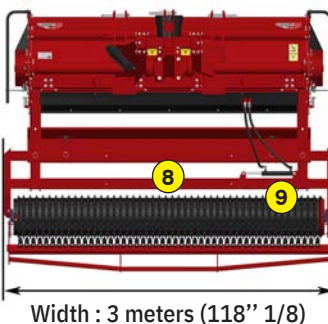

Its particularity is that its transport width is 3 meters (118" 1/8).

Quality of service

A large stock of spare parts is permanently maintained at our factory. Our partners have online tools and quick access to manufacturer information. Maintain the quality and performance of your Rotadairon® by using only original parts.

Machine	RX 250-L3
Working width	2500 mm (98" 1/2)
Total width	2965 mm (116" 3/4)
Weight with mesh metal roller	1935 Kg (4263.7 lb)
Tractor : Required power	110 - 150 CV
Tractor : Max track width	2.45 meters (96" 1/2)
Working depth (max)	220 mm (8" 1/2)
Rotor outer diameter	630 mm (24" 3/4)
Depth adjustment	Support on rear roller adjustable by screw jacks
Number of blades	72
Grid finger spacing	20 mm (4/5")
3 point hitch	Categories 2 & 3
PTO speed	1000 tr/min
Tractor forward speed	0.8 to 1,5 Km/h (0.5 to 0.9 mph)
Transmission	Angle gearbox + Oil bath chains
Machine drive type	Dual drive
Security	Torque limiter in oil bath at each end of the rotor
Transport dimension w x L x H	2965 mm x 2200 mm x 1290 mm (116" 3/4 x 83" 1/2 x 52" 3/4)
Weight with cast iron notched disc roller	-
Options	- Cast iron grooved disc roller + Scraper - Anti-groove system (ARS)