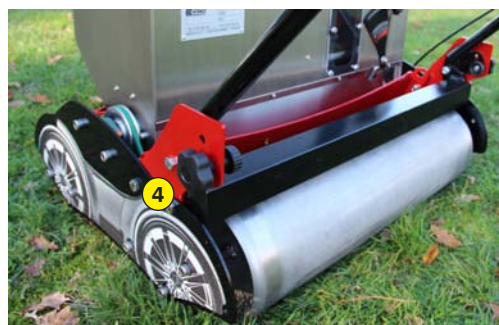

The metal mesh roller, at the front, wafts the soil. Then the seed drill deposits the seeds. Finally the smooth rear roller, ideally compacts the soil to obtain a good germination and avoid the marking of the steps of the user.

Quality of service

A large stock of spare parts is permanently maintained at our factory. Our partners have online tools and quick access to manufacturer information. Maintain the quality and performance of your Rotadairon® by using only original parts.

1. 1 Seed level indicator
2. 2 Seed flow adjustment
3. 3 Seed Depot Calibration Auger
4. 4 Quick adjustment of handlebar height
5. 5 Stainless steel gravity seeder
6. 6 Quick opening / closing system by guillotine, without flow change
7. 7 Option : Seed dibbler
8. 8 Option : Additional mass

Machine	SEEDCAR
Seeding width	700 mm (27" 1/2)
Total width	840 mm (33")
Front roller type	Metal mesh
Front roller diameter	220 mm (8" 1/2)
Rear roller type	Stainless steel smooth
Rear roller diameter	200 mm (7" 3/4)
Weight	51 Kg (112,4 lb)
Transport dimension w x L x H	860 mm x 850 mm x 1085 mm (33" 7/8 x 33" 1/2 x 42" 3/4)
Seeder	
Type of seed drill	Stainless steel gravity seed drill
Seed rate adjustment	Adjustment dial 0 to 6
Seed rate calibration	Calibration bucket
Seed drill capacity	55 liters (14,5 US gal)
Options	- Seed dibbler - Additional mass : 15 or 22 Kg (33 or 48.5 lb)

ROTADAIRON
Départementale 92 - Les Hunaudières
72230 Mulsanne - France
Mail : contacts@rotadairon.fr
Phone number : (33) 2 43 422 422

www.rotadairon.fr