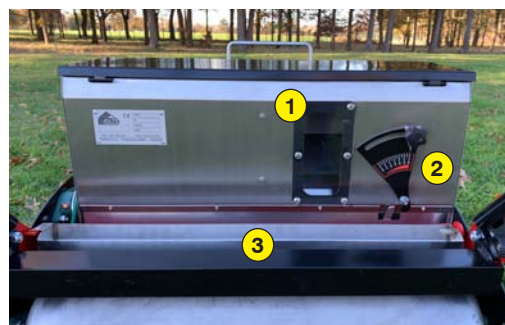

MADE IN FRANCE

MANUAL SEEDING MACHINE

SEEDCAR

Functions of the seeder SEEDCAR

The Rotadairon® SEEDCAR is a manual seeding machine designed for seeding all types of grass (bluegrass, red fescue or ray-grass). This gravity seeder is equipped with a graduated sector flow adjustment. For working comfort, the opening/ closing of the seeding is done from the handlebars. It also makes it possible to gear up and roll up all the «corners» of narrow or difficult access grounds.

The metal mesh roller, at the front, wafts the soil. Then the seed drill deposits the seeds. Finally the smooth rear roller, ideally compacts the soil to obtain a good germination and avoid the marking of the steps of the user.

- 1 Seed level indicator
- 2 Seed flow adjustment
- 3 Seed Depot Calibration Auger
- 4 Quick adjustment of handlebar height
- 5 Stainless steel gravity seeder
- 6 Quick opening / closing system by guillotine, without flow change
- 7 Option : Seed dibbler
- 8 Option : Additional mass

Machine	SEEDCAR
Seeding width	700 mm (27" 1/2)
Total width	840 mm (33")
Front roller type	Metal mesh
Front roller diameter	220 mm (8" 1/2)
Rear roller type	Stainless steel smooth
Rear roller diameter	200 mm (7" 3/4)
Weight	51 Kg (112,4 lb)
Transport dimension w x L x H	860 mm x 850 mm x 1085 mm (33" 7/8 x 33" 1/2 x 42" 3/4)
Seeder	
Type of seed drill	Stainless steel gravity seed drill
Seed rate adjustment	Adjustment dial 0 to 6
Seed rate calibration	Calibration bucket
Seed drill capacity	55 liters (14,5 US gal)
Options	- Seed dibbler - Additional mass : 15 or 22 Kg (33 or 48.5 lb)