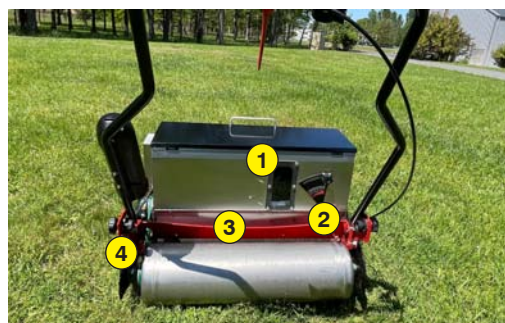

Quality of service

A large stock of spare parts is permanently maintained at our factory. Our partners have online tools and quick access to manufacturer information. Maintain the quality and performance of your Rotadairon® by using only original parts.

1. 1 Seed level indicator
2. 2 Seed flow adjustment
3. 3 Seed Depot Calibration Auger
4. 4 Quick adjustment of handlebar height
5. 5 Lithium battery
6. 6 Stainless steel gravity drill
7. 7 Advancement trigger
8. 8 Quick opening / closing system by guillotine, without flow change
9. 9 Option : Seed dibbler
10. 10 Option : Additional mass
11. 11 Option : Extra battery

Machine	e.SEEDCAR
Seeding width	700 mm (27" 1/2)
Autonomy	60 - 90 minutes (≈ 2500 m²)
Lithium battery	36 V / 11.6 Ah Supplied with charger 230 V (E/F plug) Full charging time : 3h30
Total width	840 mm (33")
Front roller type	Metal mesh
Front roller diameter	220 mm (8" 1/2)
Rear roller type	Stainless steel smooth
Rear roller diameter	200 mm (7" 3/4)
Weight	56 Kg (123.4 lb)
Transport dimension w x L x H	860 mm x 850 mm x 1085 mm (33" 7/8 x 33" 1/2 x 42" 3/4)
Seeder	
Type of seed drill	Stainless steel gravity seed drill
Seed rate adjustment	Adjustment dial 0 to 6
Seed rate calibration	Calibration bucket
Seed drill capacity	55 liters (14,5 US gal)
Options	- Seed dibbler - Additional mass : 15 or 22 Kg (33 or 48.5 lb) - Extra battery

ROTADAIRON
Départementale 92 - Les Hunaudières
72230 Mulsanne - France
Mail : contacts@rotadairon.fr
Phone number : (33) 2 43 422 422

www.rotadairon.fr