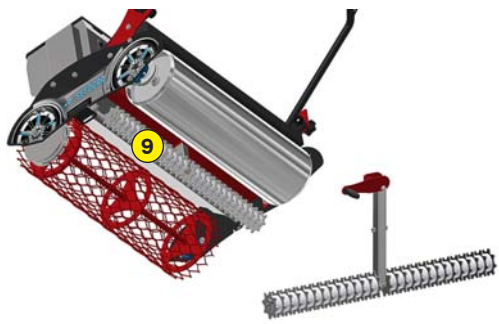

MADE IN FRANCE

ELECTRIC ASSISTED SEEDER

e.SEEDCAR

Functions of the seeder e.SEEDCAR

The Rotadairon® e.SEEDCAR is an electric assisted seeder which will allow you to comfortably turf your land and preserve the environment

The machine is fitted with a quiet electric motor and its battery has an autonomy of 60-90 min, allowing for about 2500 m² per cycle.

The metal mesh roller, at the front, wafts the soil. Then the seed drill deposits the seeds. Finally the smooth rear roller, ideally compacts the soil to obtain a good germination and avoid the marking of the steps of the user.

- 1 Seed level indicator
- 2 Seed flow adjustment
- 3 Seed Depot Calibration Auger
- 4 Quick adjustment of handlebar height
- 5 Lithium battery
- 6 Stainless steel gravity drill
- 7 Advancement trigger
- 8 Quick opening / closing system by guillotine, without flow change
- 9 Option : Seed dibbler
- 10 Option : Additional mass
- 11 Option : Extra battery

Machine	e.SEEDCAR
Seeding width	700 mm (27" 1/2)
Autonomy	60 - 90 minutes (≈ 2500 m ²)
Lithium battery	36 V / 11.6 Ah Supplied with charger 230 V (E/F plug) Full charging time : 3h30
Total width	840 mm (33")
Front roller type	Metal mesh
Front roller diameter	220 mm (8" 1/2)
Rear roller type	Stainless steel smooth
Rear roller diameter	200 mm (7" 3/4)
Weight	56 Kg (123.4 lb)
Transport dimension w x L x H	860 mm x 850 mm x 1085 mm (33" 7/8 x 33" 1/2 x 42" 3/4)
Seeder	
Type of seed drill	Stainless steel gravity seed drill
Seed rate adjustment	Adjustment dial 0 to 6
Seed rate calibration	Calibration bucket
Seed drill capacity	55 liters (14,5 US gal)
Options	- Seed dibbler - Additional mass : 15 or 22 Kg (33 or 48.5 lb) - Extra battery