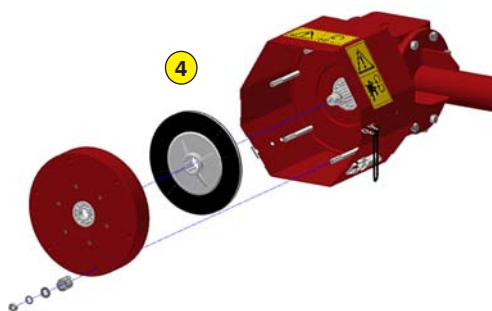

Machine	TR 130
Working width	1300 mm (51" 1/4)
Total width	1680 mm (66" 1/6)
Weight with mesh metal roller	800 Kg (1763 lb)
Tractor : Required power	35 - 60 CV
Tractor : Max track width	1.5 meters (59")
Working depth (max)	160 mm (6" 1/4)
Rotor outer diameter	400 mm (15" 3/4)
Depth adjustment	Support on rear roller adjustable by screw jacks
Number of blades	42
Grid finger spacing	35 mm (1" 3/8)
3 point hitch	Categories 1 & 2
PTO speed	540 tr/min
Tractor forward speed	0.8 to 1,5 Km/h (0.5 to 0.9 mph)
Transmission	Angle gearbox + Oil bath chain
Security	Torque limiter with dry friction and flywheel
Transport dimension w x L x H	1700mm x 2100mm x 1200mm (66" 4/5 x 82" 2/3 x 47" 1/4)
Option	Front discs