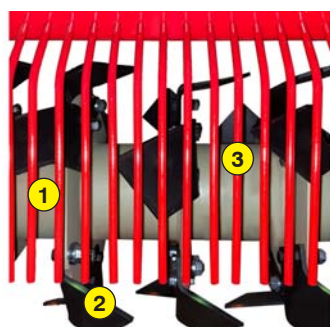

Its oversized rotor with reverse rotation throws stones, plant waste and soil against the selection grid, and, by densimetry, deposits the coarse elements which are then covered with fine soil.

The beds have, in all points, a perfect homogeneity of density which favors a more grouped germination of seeds and a faster recovery of the plants.

Maintain the quality and performance of your Rotadairon® by using only original parts.

- 1 Oversized rotor
- 2 Anti-pad blades (Rotadairon® patent)
- 3 Selection grid fingers
- 4 Torque limiter with dry friction and flywheel
- 5 Soil preparation principle
- 6 Working depth adjustment
- 7 Forms creation principle
- 8 Grader blade
- 9 Option : Front discs

Machine	TR 130
Working width	1300 mm (51" 1/4)
Total width	1680 mm (66" 1/6)
Weight with mesh metal roller	800 Kg (1763 lb)
Tractor : Required power	35 - 60 CV
Tractor : Max track width	1.5 meters (59")
Working depth (max)	160 mm (6" 1/4)
Rotor outer diameter	400 mm (15" 3/4)
Depth adjustment	Support on rear roller adjustable by screw jacks
Number of blades	42
Grid finger spacing	35 mm (1" 3/8)
3 point hitch	Categories 1 & 2
PTO speed	540 tr/min
Tractor forward speed	0.8 to 1,5 Km/h (0.5 to 0.9 mph)
Transmission	Angle gearbox + Oil bath chain
Security	Torque limiter with dry friction and flywheel
Transport dimension w x L x H	1700mm x 2100mm x 1200mm (66" 4/5 x 82" 2/3 x 47" 1/4)
Option	Front discs