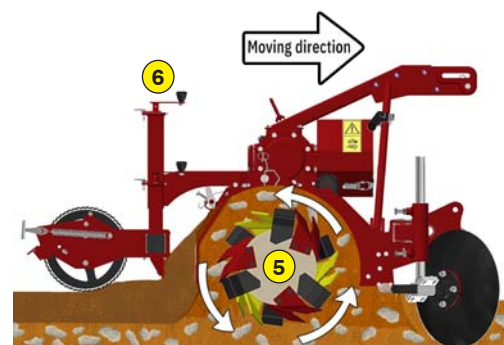

The TERRAGRO can thus work in all types of soil (sand, clay, silt, pebbles) while ensuring an ideal quality of preparation.

Quality of service

A large stock of spare parts is permanently maintained at our factory. Our partners have online tools and quick access to manufacturer information.

Maintain the quality and performance of your Rotadairon® by using only original parts.

1. 1 Oversized rotor
2. 2 Anti-pad blades (Rotadairon® patent)
3. 3 Selection grid fingers
4. 4 Torque limiter with dry friction and flywheel
5. 5 Soil preparation principle
6. 6 Working depth adjustment
7. 7 Forms creation principle
8. 8 Grader blade
9. 9 Option : Front discs

Machine	TR 130
Working width	1300 mm (51" 1/4)
Total width	1680 mm (66" 1/6)
Weight with mesh metal roller	800 Kg (1763 lb)
Tractor : Required power	35 - 60 CV
Tractor : Max track width	1.5 meters (59")
Working depth (max)	160 mm (6" 1/4)
Rotor outer diameter	400 mm (15" 3/4)
Depth adjustment	Support on rear roller adjustable by screw jacks
Number of blades	42
Grid finger spacing	35 mm (1" 3/8)
3 point hitch	Categories 1 & 2
PTO speed	540 tr/min
Tractor forward speed	0.8 to 1,5 Km/h (0.5 to 0.9 mph)
Transmission	Angle gearbox + Oil bath chain
Security	Torque limiter with dry friction and flywheel
Transport dimension w x L x H	1700mm x 2100mm x 1200mm (66" 4/5 x 82" 2/3 x 47" 1/4)
Option	Front discs

ROTADAIRON
Départementale 92 - Les Hunaudières
72230 Mulsanne - France
Mail : contacts@rotadairon.fr
Phone number : (33) 2 43 422 422

www.rotadairon.fr