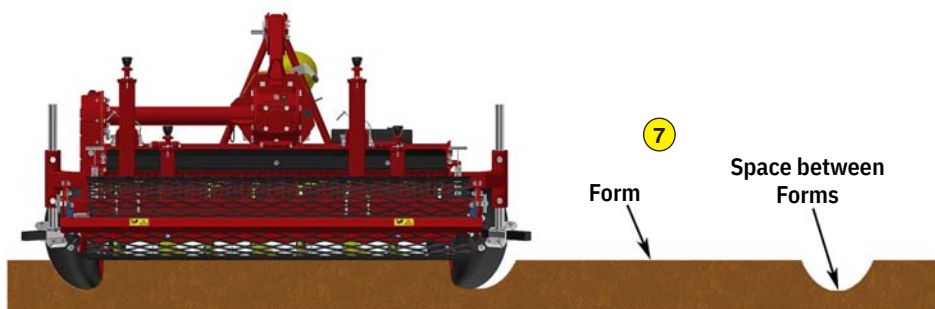

SPECIAL APPLICATIONS

MADE IN FRANCE

SOIL PREPARER / MARKET GARDENING

TR 130

Functions of the stone burier TR 130

The TERRAGRO developed by ROTADAIRON in collaboration with the professionals of the horticultural and market gardening sector is a preparator-burier for seedbeds or plantations, in beds or in forms. The TERRAGRO works the soil surface and respects its agronomic structure.

Its oversized rotor with reverse rotation throws stones, plant waste and soil against the selection grid, and, by densimetry, deposits the coarse elements which are then covered with fine soil.

The beds have, in all points, a perfect homogeneity of density which favors a more grouped germination of seeds and a faster recovery of the plants.

Machine	TR 130
Working width	1300 mm (51" 1/4)
Total width	1680 mm (66" 1/6)
Weight with mesh metal roller	800 Kg (1763 lb)
Tractor : Required power	35 - 60 CV
Tractor : Max track width	1.5 meters (59")
Working depth (max)	160 mm (6" 1/4)
Rotor outer diameter	400 mm (15" 3/4)
Depth adjustment	Support on rear roller adjustable by screw jacks
Number of blades	42
Grid finger spacing	35 mm (1" 3/8)
3 point hitch	Categories 1 & 2
PTO speed	540 tr/min
Tractor forward speed	0.8 to 1,5 Km/h (0.5 to 0.9 mph)
Transmission	Angle gearbox + Oil bath chain
Security	Torque limiter with dry friction and flywheel
Transport dimension w x L x H	1700mm x 2100mm x 1200mm (66" 4/5 x 82" 2/3 x 47" 1/4)
Option	Front discs