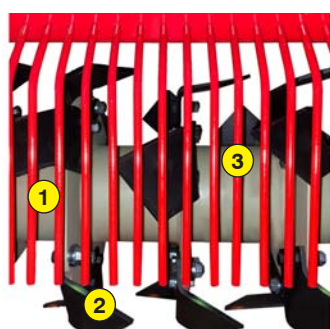

Its oversized rotor with reverse rotation throws stones, plant waste and soil against the selection grid, and, by densimetry, deposits the coarse elements which are then covered with fine soil.

The beds have, in all points, a perfect homogeneity of density which favors a more grouped germination of seeds and a faster recovery of the plants.

Maintain the quality and performance of your Rotadairon® by using only original parts.

- 1 Oversized rotor
- 2 Anti-pad blades (Rotadairon® patent)
- 3 Selection grid fingers
- 4 Torque limiter with dry friction and flywheel
- 5 Soil preparation principle
- 6 Working depth adjustment
- 7 Forms creation principle
- 8 Grader blade
- 9 Option : Front discs

Machine	TR 150
Working width	1500 mm (59")
Total width	1880 mm (70" 4/5)
Weight with mesh metal roller	850 Kg (1873 lb)
Tractor : Required power	45 - 70 CV
Tractor : Max track width	1.7 meters (66" 4/5)
Working depth (max)	160 mm (6" 1/4)
Rotor outer diameter	400 mm (15" 3/4)
Depth adjustment	Support on rear roller adjustable by screw jacks
Number of blades	48
Grid finger spacing	35 mm (1" 3/8)
3 point hitch	Categories 1 & 2
PTO speed	540 tr/min
Tractor forward speed	0.8 to 1,5 Km/h (0.5 to 0.9 mph)
Transmission	Angle gearbox + Oil bath chain
Security	Torque limiter with dry friction and flywheel
Transport dimension w x L x H	1900mm x 2100mm x 1200mm (74" 2/3 x 82" 2/3 x 47" 1/4)
Option	Front discs