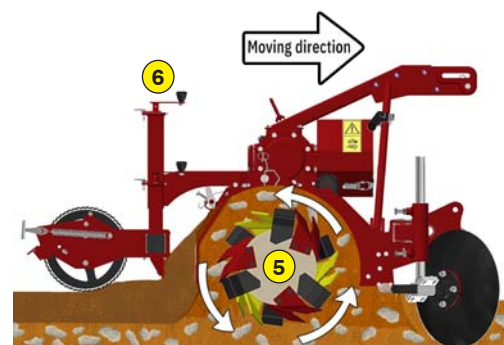

The TERRAGRO can thus work in all types of soil (sand, clay, silt, pebbles) while ensuring an ideal quality of preparation.

Quality of service

A large stock of spare parts is permanently maintained at our factory. Our partners have online tools and quick access to manufacturer information.

Maintain the quality and performance of your Rotadairon® by using only original parts.

1. 1 Oversized rotor
2. 2 Anti-pad blades (Rotadairon® patent)
3. 3 Selection grid fingers
4. 4 Torque limiter with dry friction and flywheel
5. 5 Soil preparation principle
6. 6 Working depth adjustment
7. 7 Forms creation principle
8. 8 Grader blade
9. 9 Option : Front discs

Machine	TR 150
Working width	1500 mm (59")
Total width	1880 mm (70" 4/5)
Weight with mesh metal roller	850 Kg (1873 lb)
Tractor : Required power	45 - 70 CV
Tractor : Max track width	1.7 meters (66" 4/5)
Working depth (max)	160 mm (6" 1/4)
Rotor outer diameter	400 mm (15" 3/4)
Depth adjustment	Support on rear roller adjustable by screw jacks
Number of blades	48
Grid finger spacing	35 mm (1" 3/8)
3 point hitch	Categories 1 & 2
PTO speed	540 tr/min
Tractor forward speed	0.8 to 1,5 Km/h (0.5 to 0.9 mph)
Transmission	Angle gearbox + Oil bath chain
Security	Torque limiter with dry friction and flywheel
Transport dimension w x L x H	1900mm x 2100mm x 1200mm (74" 2/3 x 82" 2/3 x 47" 1/4)
Option	Front discs

ROTADAIRON
Départementale 92 - Les Hunaudières
72230 Mulsanne - France
Mail : contacts@rotadairon.fr
Phone number : (33) 2 43 422 422

www.rotadairon.fr