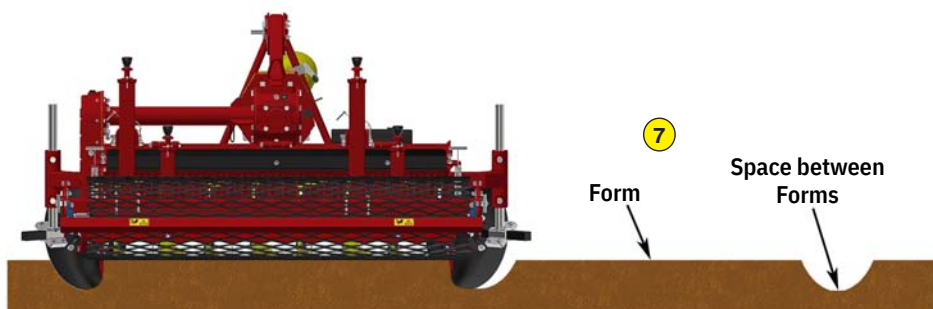

SPECIAL APPLICATIONS

MADE IN FRANCE

SOIL PREPARER / MARKET GARDENING

TR 150

Functions of the stone burier TR 150

The TERRAGRO developed by ROTADAIRON in collaboration with the professionals of the horticultural and market gardening sector is a preparator-burier for seedbeds or plantations, in beds or in forms. The TERRAGRO works the soil surface and respects its agronomic structure.

Its oversized rotor with reverse rotation throws stones, plant waste and soil against the selection grid, and, by densimetry, deposits the coarse elements which are then covered with fine soil.

The beds have, in all points, a perfect homogeneity of density which favors a more grouped germination of seeds and a faster recovery of the plants.

Machine	TR 150
Working width	1500 mm (59")
Total width	1880 mm (70" 4/5)
Weight with mesh metal roller	850 Kg (1873 lb)
Tractor : Required power	45 - 70 CV
Tractor : Max track width	1.7 meters (66" 4/5)
Working depth (max)	160 mm (6" 1/4)
Rotor outer diameter	400 mm (15" 3/4)
Depth adjustment	Support on rear roller adjustable by screw jacks
Number of blades	48
Grid finger spacing	35 mm (1" 3/8)
3 point hitch	Categories 1 & 2
PTO speed	540 tr/min
Tractor forward speed	0.8 to 1,5 Km/h (0.5 to 0.9 mph)
Transmission	Angle gearbox + Oil bath chain
Security	Torque limiter with dry friction and flywheel
Transport dimension w x L x H	1900mm x 2100mm x 1200mm (74" 2/3 x 82" 2/3 x 47" 1/4)
Option	Front discs