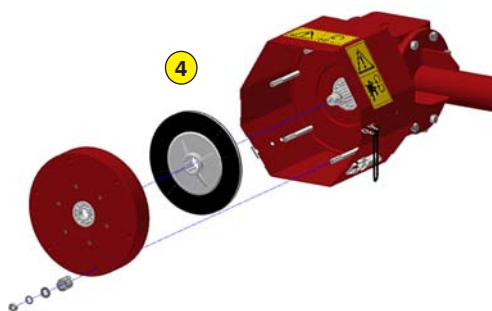

Machine	TR 150
Working width	1500 mm (59")
Total width	1880 mm (70" 4/5)
Weight with mesh metal roller	850 Kg (1873 lb)
Tractor : Required power	45 - 70 CV
Tractor : Max track width	1.7 meters (66" 4/5)
Working depth (max)	160 mm (6" 1/4)
Rotor outer diameter	400 mm (15" 3/4)
Depth adjustment	Support on rear roller adjustable by screw jacks
Number of blades	48
Grid finger spacing	35 mm (1" 3/8)
3 point hitch	Categories 1 & 2
PTO speed	540 tr/min
Tractor forward speed	0.8 to 1,5 Km/h (0.5 to 0.9 mph)
Transmission	Angle gearbox + Oil bath chain
Security	Torque limiter with dry friction and flywheel
Transport dimension w x L x H	1900mm x 2100mm x 1200mm (74" 2/3 x 82" 2/3 x 47" 1/4)
Option	Front discs