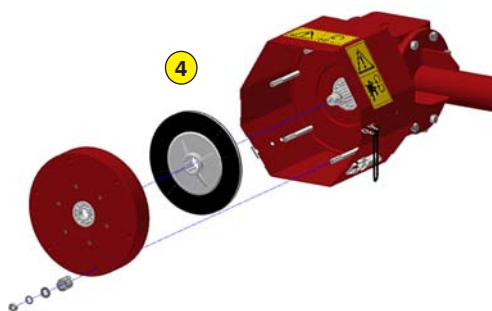

Machine	TR 170
Working width	1770 mm (69" 2/3)
Total width	2100 mm (82" 2/3)
Weight with mesh metal roller	900 Kg (1984 lb)
Tractor : Required power	50 - 95 CV
Tractor : Max track width	1.9 meters (74" 2/3)
Working depth (max)	160 mm (6" 1/4)
Rotor outer diameter	400 mm (15" 3/4)
Depth adjustment	Support on rear roller adjustable by screw jacks
Number of blades	54
Grid finger spacing	35 mm (1" 3/8)
3 point hitch	Categories 1 & 2
PTO speed	540 tr/min
Tractor forward speed	0.8 to 1,5 Km/h (0.5 to 0.9 mph)
Transmission	Angle gearbox + Oil bath chain
Security	Torque limiter with dry friction and flywheel
Transport dimension w x L x H	2100mm x 2100mm x 1200mm (82" 2/3 x 82" 2/3 x 47" 1/4)
Option	Front discs