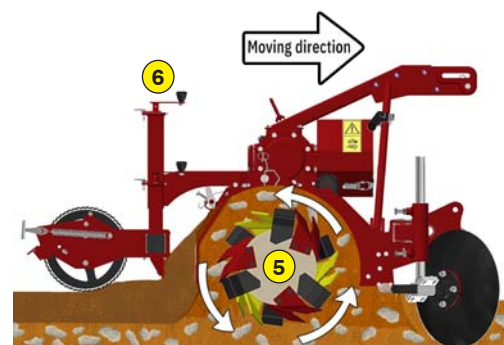

The TERRAGRO can thus work in all types of soil (sand, clay, silt, pebbles) while ensuring an ideal quality of preparation.

Quality of service

A large stock of spare parts is permanently maintained at our factory. Our partners have online tools and quick access to manufacturer information.

Maintain the quality and performance of your Rotadairon® by using only original parts.

1. 1 Oversized rotor
2. 2 Anti-pad blades (Rotadairon® patent)
3. 3 Selection grid fingers
4. 4 Torque limiter with dry friction and flywheel
5. 5 Soil preparation principle
6. 6 Working depth adjustment
7. 7 Forms creation principle
8. 8 Grader blade
9. 9 Option : Front discs

Machine	TR 170
Working width	1770 mm (69" 2/3)
Total width	2100 mm (82" 2/3)
Weight with mesh metal roller	900 Kg (1984 lb)
Tractor : Required power	50 - 95 CV
Tractor : Max track width	1.9 meters (74" 2/3)
Working depth (max)	160 mm (6" 1/4)
Rotor outer diameter	400 mm (15" 3/4)
Depth adjustment	Support on rear roller adjustable by screw jacks
Number of blades	54
Grid finger spacing	35 mm (1" 3/8)
3 point hitch	Categories 1 & 2
PTO speed	540 tr/min
Tractor forward speed	0.8 to 1,5 Km/h (0.5 to 0.9 mph)
Transmission	Angle gearbox + Oil bath chain
Security	Torque limiter with dry friction and flywheel
Transport dimension w x L x H	2100mm x 2100mm x 1200mm (82" 2/3 x 82" 2/3 x 47" 1/4)
Option	Front discs

ROTADAIRON
Départementale 92 - Les Hunaudières
72230 Mulsanne - France
Mail : contacts@rotadairon.fr
Phone number : (33) 2 43 422 422

www.rotadairon.fr