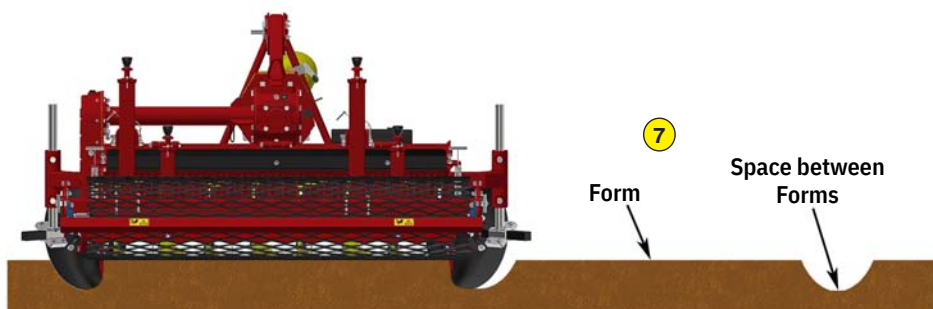

Its oversized rotor with reverse rotation throws stones, plant waste and soil against the selection grid, and, by densimetry, deposits the coarse elements which are then covered with fine soil.

The beds have, in all points, a perfect homogeneity of density which favors a more grouped germination of seeds and a faster recovery of the plants.

Machine	TR 170
Working width	1770 mm (69" 2/3)
Total width	2100 mm (82" 2/3)
Weight with mesh metal roller	900 Kg (1984 lb)
Tractor : Required power	50 - 95 CV
Tractor : Max track width	1.9 meters (74" 2/3)
Working depth (max)	160 mm (6" 1/4)
Rotor outer diameter	400 mm (15" 3/4)
Depth adjustment	Support on rear roller adjustable by screw jacks
Number of blades	54
Grid finger spacing	35 mm (1" 3/8)
3 point hitch	Categories 1 & 2
PTO speed	540 tr/min
Tractor forward speed	0.8 to 1,5 Km/h (0.5 to 0.9 mph)
Transmission	Angle gearbox + Oil bath chain
Security	Torque limiter with dry friction and flywheel
Transport dimension w x L x H	2100mm x 2100mm x 1200mm (82" 2/3 x 82" 2/3 x 47" 1/4)
Option	Front discs