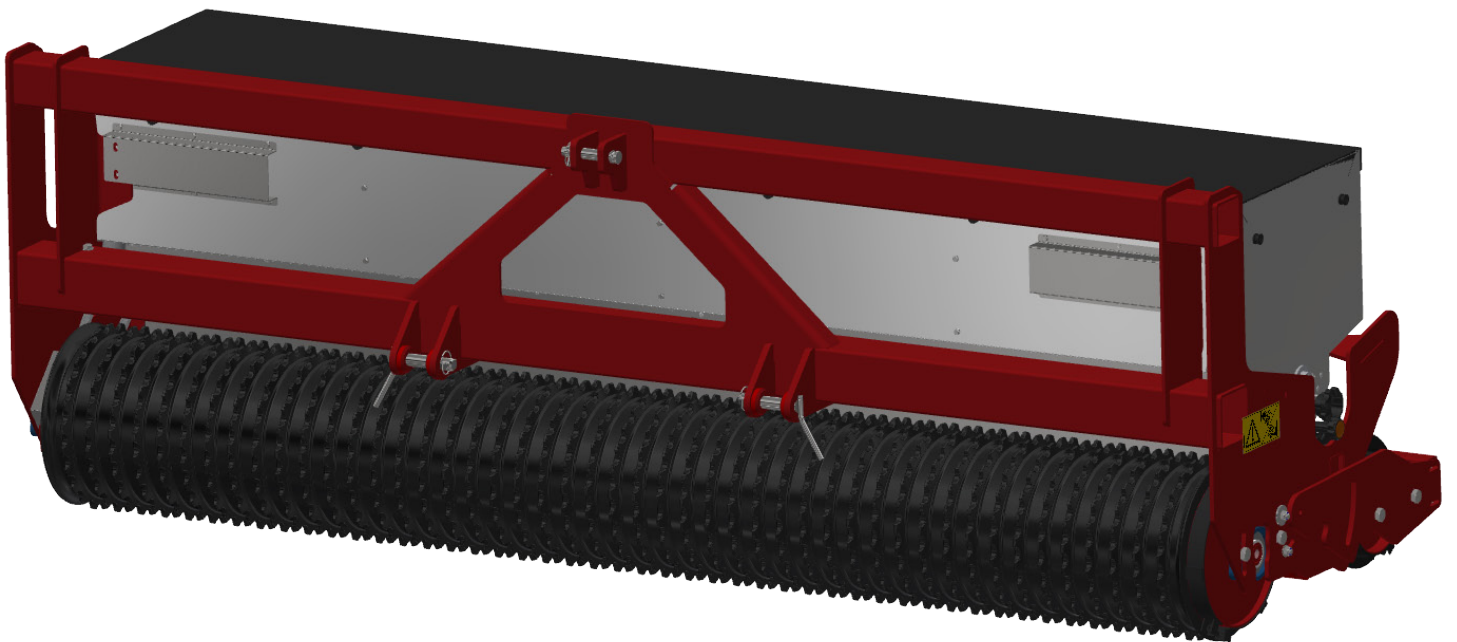

ROTADAIRON®

SME 3000

SEEDING MACHINE FOR TRACTORS

SOIL PREPARATION

SEEDING

OVERSEEDING

DETHATCHING
SPIKING

MULCHING

MADE IN FRANCE