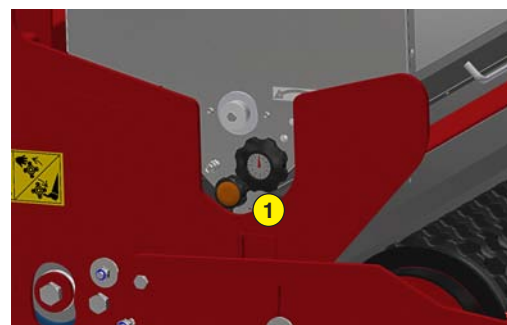

Its particularity is that its transport width is 3 meters (118" 1/8).

Quality of service

A large stock of spare parts is permanently maintained at our factory. Our partners have online tools and quick access to manufacturer information. Maintain the quality and performance of your Rotadairon® by using only original parts.

- 1 Seed flow adjustment
- 2 Seed Depot Calibration Auger
- 3 Swing rear roller
- 4 Front and rear roller scraper
- 5 Stainless steel gravity seeder
- 6 Quick opening / closing at the cockpit
- 7 Option : Wheel Eraser Claws

Machine	SMG 300
Seeding width	2820 mm (111")
Total width	3000 mm (118" 1/8)
Weight	1100 Kg (2425 lb)
Tractor : Required power	50 - 95 CV
Front roller type	Cast iron serrated disc roller
Front roller diameter	Ø 400 mm (15" 3/4)
Rear roller type	Cast iron serrated disc roller with intermediate discs
Rear roller diameter	Ø 295 mm (11" 1/2)
3 point hitch	Categories 1 & 2
Tractor forward speed	Max 12 Km/h (Max 7.5 mph)
Transport dimension w x L x H	3000 mm x 1110 mm x 1000 mm (118" 1/8 x 43" 1/4 x 39" 1/3)
Seeder	
Type of seed drill	Stainless steel gravity seeder
Seed rate adjustement	Adjustment clock 0 to 12 o'clock
Seed rate	0 to 50 g/m² (Depends on seed type)
Seed drill capacity	600 liters (158 US gal)
Option	Wheel Eraser Claws

ROTADAIRON
Départementale 92 - Les Hunaudières
72230 Mulsanne - France
Mail : contacts@rotadairon.fr
Phone number : (33) 2 43 422 422

www.rotadairon.fr