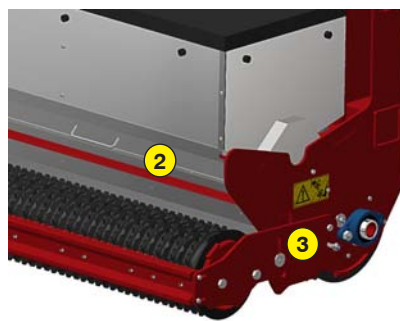

Its particularity is that its transport width is 3 meters (118" 1/8).

Quality of service

A large stock of spare parts is permanently maintained at our factory. Our partners have online tools and quick access to manufacturer information. Maintain the quality and performance of your Rotadairon® by using only original parts.

- 1 Seed flow adjustment
- 2 Seed Depot Calibration Auger
- 3 Swing rear roller
- 4 Front and rear roller scraper
- 5 Stainless steel gravity seeder
- 6 Quick opening / closing at the cockpit
- 7 Option : Wheel Eraser Claws

Machine	SMG 300
Seeding width	2820 mm (111")
Total width	3000 mm (118" 1/8)
Weight	1100 Kg (2425 lb)
Tractor : Required power	50 - 95 CV
Front roller type	Cast iron serrated disc roller
Front roller diameter	Ø 400 mm (15" 3/4)
Rear roller type	Cast iron serrated disc roller with intermediate discs
Rear roller diameter	Ø 295 mm (11" 1/2)
3 point hitch	Categories 1 & 2
Tractor forward speed	Max 12 Km/h (Max 7.5 mph)
Transport dimension w x L x H	3000 mm x 1110 mm x 1000 mm (118" 1/8 x 43" 1/4 x 39" 1/3)
Seeder	
Type of seed drill	Stainless steel gravity seeder
Seed rate adjustement	Adjustment clock 0 to 12 o'clock
Seed rate	0 to 50 g/m² (Depends on seed type)
Seed drill capacity	600 liters (158 US gal)
Option	Wheel Eraser Claws

ROTADAIRON
Départementale 92 - Les Hunaudières
72230 Mulsanne - France
Mail : contacts@rotadairon.fr
Phone number : (33) 2 43 422 422

www.rotadairon.fr