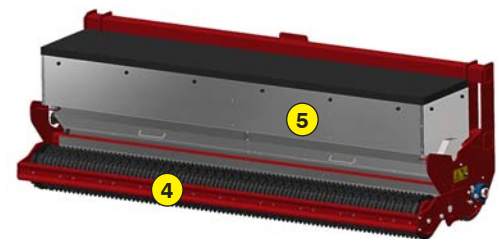

Its particularity is that its transport width is 3 meters (118" 1/8).

Quality of service

A large stock of spare parts is permanently maintained at our factory. Our partners have online tools and quick access to manufacturer information. Maintain the quality and performance of your Rotadairon® by using only original parts.

- 1 Seed flow adjustment
- 2 Seed Depot Calibration Auger
- 3 Swing rear roller
- 4 Front and rear roller scraper
- 5 Stainless steel gravity seeder
- 6 Quick opening / closing at the cockpit
- 7 Option : Wheel Eraser Claws

Machine	SMG 300
Seeding width	2820 mm (111")
Total width	3000 mm (118" 1/8)
Weight	1100 Kg (2425 lb)
Tractor : Required power	50 - 95 CV
Front roller type	Cast iron serrated disc roller
Front roller diameter	Ø 400 mm (15" 3/4)
Rear roller type	Cast iron serrated disc roller with intermediate discs
Rear roller diameter	Ø 295 mm (11" 1/2)
3 point hitch	Categories 1 & 2
Tractor forward speed	Max 12 Km/h (Max 7.5 mph)
Transport dimension w x L x H	3000 mm x 1110 mm x 1000 mm (118" 1/8 x 43" 1/4 x 39" 1/3)
Seeder	
Type of seed drill	Stainless steel gravity seeder
Seed rate adjustement	Adjustment clock 0 to 12 o'clock
Seed rate	0 to 50 g/m² (Depends on seed type)
Seed drill capacity	600 liters (158 US gal)
Option	Wheel Eraser Claws

ROTADAIRON
Départementale 92 - Les Hunaudières
72230 Mulsanne - France
Mail : contacts@rotadairon.fr
Phone number : (33) 2 43 422 422

www.rotadairon.fr