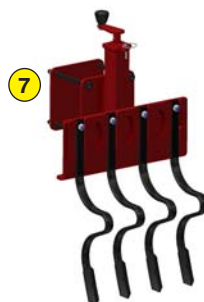

Its particularity is that its transport width is 3 meters (118" 1/8).

Quality of service

A large stock of spare parts is permanently maintained at our factory. Our partners have online tools and quick access to manufacturer information. Maintain the quality and performance of your Rotadairon® by using only original parts.

- 1 Seed flow adjustment
- 2 Seed Depot Calibration Auger
- 3 Swing rear roller
- 4 Front and rear roller scraper
- 5 Stainless steel gravity seeder
- 6 Quick opening / closing at the cockpit
- 7 Option : Wheel Eraser Claws

Machine	SMG 300
Seeding width	2820 mm (111")
Total width	3000 mm (118" 1/8)
Weight	1100 Kg (2425 lb)
Tractor : Required power	50 - 95 CV
Front roller type	Cast iron serrated disc roller
Front roller diameter	Ø 400 mm (15" 3/4)
Rear roller type	Cast iron serrated disc roller with intermediate discs
Rear roller diameter	Ø 295 mm (11" 1/2)
3 point hitch	Categories 1 & 2
Tractor forward speed	Max 12 Km/h (Max 7.5 mph)
Transport dimension w x L x H	3000 mm x 1110 mm x 1000 mm (118" 1/8 x 43" 1/4 x 39" 1/3)
Seeder	
Type of seed drill	Stainless steel gravity seeder
Seed rate adjustement	Adjustment clock 0 to 12 o'clock
Seed rate	0 to 50 g/m² (Depends on seed type)
Seed drill capacity	600 liters (158 US gal)
Option	Wheel Eraser Claws

ROTADAIRON
Départementale 92 - Les Hunaudières
72230 Mulsanne - France
Mail : contacts@rotadairon.fr
Phone number : (33) 2 43 422 422

www.rotadairon.fr