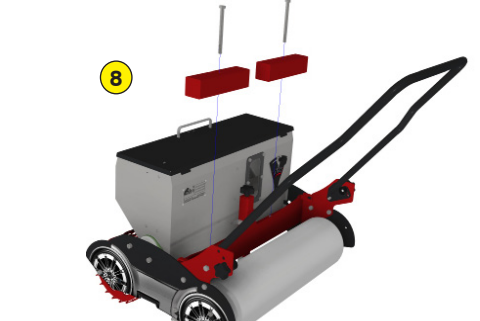

MADE IN FRANCE

MANUAL SEEDING MACHINE

SEEDCAR

Functions of the seeder SEEDCAR

The Rotadairon® SEEDCAR is a manual seeding machine designed for seeding all types of grass (bluegrass, red fescue or ray-grass). This gravity seeder is equipped with a graduated sector flow adjustment. For working comfort, the opening/ closing of the seeding is done from the handlebars. It also makes it possible to gear up and roll up all the «corners» of narrow or difficult access grounds.

The metal mesh roller, at the front, wafts the soil. Then the seed drill deposits the seeds. Finally the smooth rear roller, ideally compacts the soil to obtain a good germination and avoid the marking of the steps of the user.

- 1 Seed level indicator
- 2 Seed flow adjustment
- 3 Seed Depot Calibration Auger
- 4 Quick adjustment of handlebar height
- 5 Stainless steel gravity seeder
- 6 Quick opening / closing system by guillotine, without flow change
- 7 Option : Seed dibbler
- 8 Option : Additional masses

Machine	SEEDCAR
Seeding width	700 mm (27" 1/2)
Total width	840 mm (33")
Front roller type	Metal mesh
Front roller diameter	220 mm (8" 1/2)
Rear roller type	Stainless steel smooth
Rear roller diameter	200 mm (7" 3/4)
Weight	65 Kg (143,4 lb)
Transport dimension w x L x H	860 mm x 850 mm x 1085 mm (33" 7/8 x 33" 1/2 x 42" 3/4)
Seeder	
Type of seed drill	Stainless steel gravity seed drill
Seed rate adjustment	Adjustment dial 0 to 6
Seed rate calibration	Calibration bucket
Seed drill capacity	55 liters (14,5 US gal)
Options	- Seed dibbler - Additional mass : 14 Kg (30.8 lb)