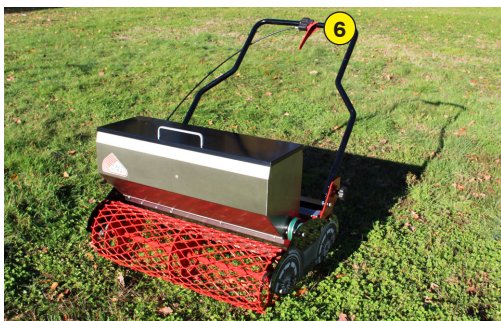

The metal mesh roller, at the front, wafts the soil. Then the seed drill deposits the seeds. Finally the smooth rear roller, ideally compacts the soil to obtain a good germination and avoid the marking of the steps of the user.

Quality of service

A large stock of spare parts is permanently maintained at our factory. Our partners have online tools and quick access to manufacturer information. Maintain the quality and performance of your Rotadairon® by using only original parts.

- 1 Seed level indicator
- 2 Seed flow adjustment
- 3 Seed Depot Calibration Auger
- 4 Quick adjustment of handlebar height
- 5 Stainless steel gravity seeder
- 6 Quick opening / closing system by guillotine, without flow change
- 7 Option : Seed dibbler
- 8 Option : Additional masses

Machine	SEEDCAR
Seeding width	700 mm (27" 1/2)
Total width	840 mm (33")
Front roller type	Metal mesh
Front roller diameter	220 mm (8" 1/2)
Rear roller type	Stainless steel smooth
Rear roller diameter	200 mm (7" 3/4)
Weight	65 Kg (143,4 lb)
Transport dimension w x L x H	860 mm x 850 mm x 1085 mm (33" 7/8 x 33" 1/2 x 42" 3/4)
Seeder	
Type of seed drill	Stainless steel gravity seed drill
Seed rate adjustment	Adjustment dial 0 to 6
Seed rate calibration	Calibration bucket
Seed drill capacity	55 liters (14,5 US gal)
Options	- Seed dibbler - Additional mass : 14 Kg (30.8 lb)

ROTADAIRON
Départementale 92 - Les Hunaudières
72230 Mulsanne - France
Mail : contacts@rotadairon.fr
Phone number : (33) 2 43 422 422

www.rotadairon.fr