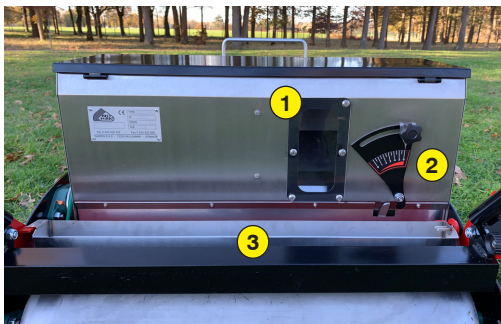

MADE IN FRANCE

MANUAL SEEDING MACHINE

SEEDCAR

Functions of the seeder SEEDCAR

The Rotadairon® SEEDCAR is a manual seeding machine designed for seeding all types of grass (bluegrass, red fescue or ray-grass). This gravity seeder is equipped with a graduated sector flow adjustment. For working comfort, the opening/ closing of the seeding is done from the handlebars. It also makes it possible to gear up and roll up all the «corners» of narrow or difficult access grounds.

The metal mesh roller, at the front, wafts the soil. Then the seed drill deposits the seeds. Finally the smooth rear roller, ideally compacts the soil to obtain a good germination and avoid the marking of the steps of the user.

- 1 Seed level indicator
- 2 Seed flow adjustment
- 3 Seed Depot Calibration Auger
- 4 Quick adjustment of handlebar height
- 5 Stainless steel gravity seeder
- 6 Quick opening / closing system by guillotine, without flow change
- 7 Option : Seed dibbler
- 8 Option : Additional masses

Machine	SEEDCAR
Seeding width	700 mm (27" 1/2)
Total width	840 mm (33")
Front roller type	Metal mesh
Front roller diameter	220 mm (8" 1/2)
Rear roller type	Stainless steel smooth
Rear roller diameter	200 mm (7" 3/4)
Weight	65 Kg (143,4 lb)
Transport dimension w x L x H	860 mm x 850 mm x 1085 mm (33" 7/8 x 33" 1/2 x 42" 3/4)
Seeder	
Type of seed drill	Stainless steel gravity seed drill
Seed rate adjustment	Adjustment dial 0 to 6
Seed rate calibration	Calibration bucket
Seed drill capacity	55 liters (14,5 US gal)
Options	- Seed dibbler - Additional mass : 14 Kg (30.8 lb)