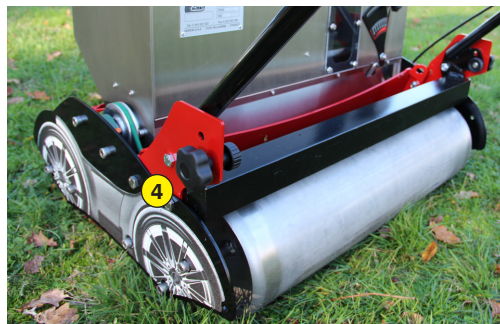

The metal mesh roller, at the front, wafts the soil. Then the seed drill deposits the seeds. Finally the smooth rear roller, ideally compacts the soil to obtain a good germination and avoid the marking of the steps of the user.

Quality of service

A large stock of spare parts is permanently maintained at our factory. Our partners have online tools and quick access to manufacturer information. Maintain the quality and performance of your Rotadairon® by using only original parts.

- 1 Seed level indicator
- 2 Seed flow adjustment
- 3 Seed Depot Calibration Auger
- 4 Quick adjustment of handlebar height
- 5 Stainless steel gravity seeder
- 6 Quick opening / closing system by guillotine, without flow change
- 7 Option : Seed dibbler
- 8 Option : Additional masses

Machine	SEEDCAR
Seeding width	700 mm (27" 1/2)
Total width	840 mm (33")
Front roller type	Metal mesh
Front roller diameter	220 mm (8" 1/2)
Rear roller type	Stainless steel smooth
Rear roller diameter	200 mm (7" 3/4)
Weight	65 Kg (143,4 lb)
Transport dimension w x L x H	860 mm x 850 mm x 1085 mm (33" 7/8 x 33" 1/2 x 42" 3/4)
Seeder	
Type of seed drill	Stainless steel gravity seed drill
Seed rate adjustment	Adjustment dial 0 to 6
Seed rate calibration	Calibration bucket
Seed drill capacity	55 liters (14,5 US gal)
Options	- Seed dibbler - Additional mass : 14 Kg (30.8 lb)

ROTADAIRON
Départementale 92 - Les Hunaudières
72230 Mulsanne - France
Mail : contacts@rotadairon.fr
Phone number : (33) 2 43 422 422

www.rotadairon.fr