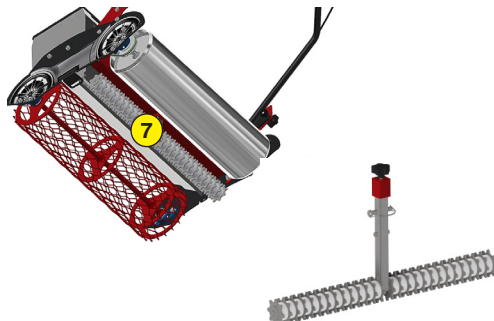

MADE IN FRANCE

MANUAL SEEDING MACHINE

SEEDCAR

Functions of the seeder SEEDCAR

The Rotadairon® SEEDCAR is a manual seeding machine designed for seeding all types of grass (bluegrass, red fescue or ray-grass). This gravity seeder is equipped with a graduated sector flow adjustment. For working comfort, the opening/ closing of the seeding is done from the handlebars. It also makes it possible to gear up and roll up all the «corners» of narrow or difficult access grounds.

The metal mesh roller, at the front, wafts the soil. Then the seed drill deposits the seeds. Finally the smooth rear roller, ideally compacts the soil to obtain a good germination and avoid the marking of the steps of the user.

- 1 Seed level indicator
- 2 Seed flow adjustment
- 3 Seed Depot Calibration Auger
- 4 Quick adjustment of handlebar height
- 5 Stainless steel gravity seeder
- 6 Quick opening / closing system by guillotine, without flow change
- 7 Option : Seed dibbler
- 8 Option : Additional masses

Machine	SEEDCAR
Seeding width	700 mm (27" 1/2)
Total width	840 mm (33")
Front roller type	Metal mesh
Front roller diameter	220 mm (8" 1/2)
Rear roller type	Stainless steel smooth
Rear roller diameter	200 mm (7" 3/4)
Weight	65 Kg (143,4 lb)
Transport dimension w x L x H	860 mm x 850 mm x 1085 mm (33" 7/8 x 33" 1/2 x 42" 3/4)
Seeder	
Type of seed drill	Stainless steel gravity seed drill
Seed rate adjustment	Adjustment dial 0 to 6
Seed rate calibration	Calibration bucket
Seed drill capacity	55 liters (14,5 US gal)
Options	- Seed dibbler - Additional mass : 14 Kg (30.8 lb)