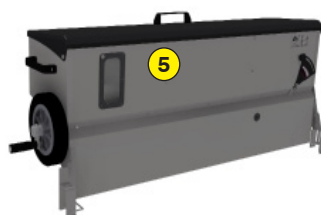

OPTION - GRAVITY GRASS SEEDER

SG 100

Functions of the gravity grass seeder SG 100

Stainless steel Seeder Rotadairon® SG 100 is designed to be paired with the STONY 115, RD 100 and STH 42 soil preparers. You can bury the stones prepare the soil and sow in one pass, this set allows to spread most of the varieties of grass.

Quality of service

A large stock of spare parts is permanently maintained at our factory. Our partners have online tools and quick access to manufacturer information. Maintain the quality and performance of your Rotadairon® by using only original parts.

Machine	SG 100
Mounting on machine type	STONY 115 / RD 100 / STH 42
Seeding width	1000 mm (39" 3/8)
Total width	1340 mm (52" 3/4)
Seed rate ajustement	Graduated dial
Seed drill capacity	80 liters (21 US gal)
Weight	40 Kg (88.2 lb)
Transport dimension w x L x H	1340 mm x 620 mm x 420 mm (52" 3/4 x 24" 2/5 x 16" 1/2)

1. 1 Graduated dial
2. 2 Mixer for decompacting seeds in the seedbox
3. 3 Remote control at the cockpit
4. 4 Stainless steel seedbox
5. 5 Seed level window
6. 6 Quick fit on Rotadairon® STONY 115, RD 100 and STH 42

ROTADAIRON
Départementale 92 - Les Hunaudières
72230 Mulsanne - France
Mail : contacts@rotadairon.fr
Phone number : (33) 2 43 422 422

www.rotadairon.fr