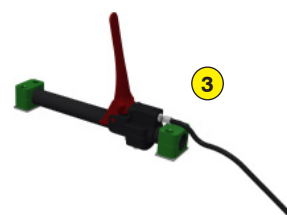

OPTION - GRAVITY GRASS SEEDER

SG 100

Functions of the gravity grass seeder SG 100

Stainless steel Seeder Rotadairon® SG 100 is designed to be paired with the STONY 115, RD 100 and STH 42 soil preparers. You can bury the stones prepare the soil and sow in one pass, this set allows to spread most of the varieties of grass.

Quality of service

A large stock of spare parts is permanently maintained at our factory. Our partners have online tools and quick access to manufacturer information. Maintain the quality and performance of your Rotadairon® by using only original parts.

Machine	SG 100
Mounting on machine type	STONY 115 / RD 100 / STH 42
Seeding width	1000 mm (39" 3/8)
Total width	1340 mm (52" 3/4)
Seed rate ajustement	Graduated dial
Seed drill capacity	80 liters (21 US gal)
Weight	40 Kg (88.2 lb)
Transport dimension w x L x H	1340 mm x 620 mm x 420 mm (52" 3/4 x 24" 2/5 x 16" 1/2)

1. 1 Graduated dial
2. 2 Mixer for decompacting seeds in the seedbox
3. 3 Remote control at the cockpit
4. 4 Stainless steel seedbox
5. 5 Seed level window
6. 6 Quick fit on Rotadairon® STONY 115, RD 100 and STH 42

ROTADAIRON
Départementale 92 - Les Hunaudières
72230 Mulsanne - France
Mail : contacts@rotadairon.fr
Phone number : (33) 2 43 422 422

www.rotadairon.fr