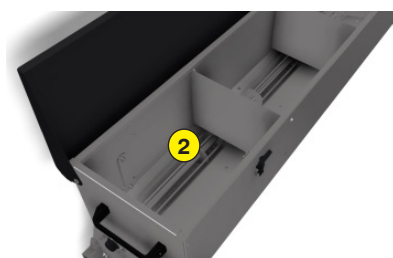

OPTION - GRAVITY GRASS SEEDER

SG 100

Functions of the gravity grass seeder SG 100

Stainless steel Seeder Rotadairon® SG 100 is designed to be paired with the STONY 115, RD 100 and STH 42 soil preparers. You can bury the stones prepare the soil and sow in one pass, this set allows to spread most of the varieties of grass.

Quality of service

A large stock of spare parts is permanently maintained at our factory. Our partners have online tools and quick access to manufacturer information. Maintain the quality and performance of your Rotadairon® by using only original parts.

Machine	SG 100
Mounting on machine type	STONY 115 / RD 100 / STH 42
Seeding width	1000 mm (39" 3/8)
Total width	1340 mm (52" 3/4)
Seed rate ajustement	Graduated dial
Seed drill capacity	80 liters (21 US gal)
Weight	40 Kg (88.2 lb)
Transport dimension w x L x H	1340 mm x 620 mm x 420 mm (52" 3/4 x 24" 2/5 x 16" 1/2)

1. 1 Graduated dial
2. 2 Mixer for decompacting seeds in the seedbox
3. 3 Remote control at the cockpit
4. 4 Stainless steel seedbox
5. 5 Seed level window
6. 6 Quick fit on Rotadairon® STONY 115, RD 100 and STH 42

ROTADAIRON
Départementale 92 - Les Hunaudières
72230 Mulsanne - France
Mail : contacts@rotadairon.fr
Phone number : (33) 2 43 422 422

www.rotadairon.fr