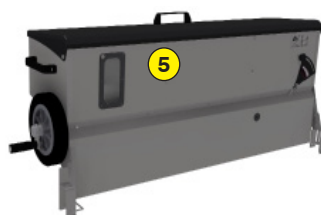

OPTION - GRAVITY GRASS SEEDER

SG 145

Functions of the gravity grass seeder SG 145

Stainless steel Seeder Rotadairon® SG 145 is designed to be paired with the RDH 60, RCH 60 and RD 145 soil preparers. You can bury the stones prepare the soil and sow in one pass, this set allows to spread most of the varieties of grass.

Quality of service

A large stock of spare parts is permanently maintained at our factory. Our partners have online tools and quick access to manufacturer information. Maintain the quality and performance of your Rotadairon® by using only original parts.

Machine	SG 145
Mounting on machine type	RDH 60 / RCH 60 / RD 145
Seeding width	1500 mm (59")
Total width	1750 mm (68" 7/8)
Seed rate ajustement	Graduated dial
Seed drill capacity	120 liters (32 US gal)
Weight	60 Kg (132.2 lb)
Transport dimension w x L x H	1750 mm x 620 mm x 420 mm (68" 7/8 x 24" 2/5 x 16" 1/2)

1. 1 Graduated dial
2. 2 Mixer for decompacting seeds in the seedbox
3. 3 Remote control at the cockpit
4. 4 Stainless steel seedbox
5. 5 Seed level window
6. 6 Quick fit on Rotadairon® RDH 60, RCH 60 and RD 145

ROTADAIRON
Départementale 92 - Les Hunaudières
72230 Mulsanne - France
Mail : contacts@rotadairon.fr
Phone number : (33) 2 43 422 422

www.rotadairon.fr