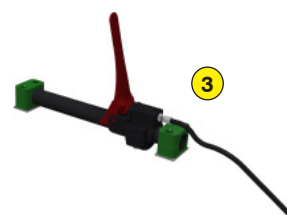

MADE IN FRANCE

OPTION - GRAVITY GRASS SEEDER

SG 145

Functions of the gravity grass seeder SG 145

Stainless steel Seeder Rotadairon® SG 145 is designed to be paired with the RDH 60, RCH 60 and RD 145 soil preparers. You can bury the stones prepare the soil and sow in one pass, this set allows to spread most of the varieties of grass.

Machine	SG 145
Mounting on machine type	RDH 60 / RCH 60 / RD 145
Seeding width	1500 mm (59")
Total width	1750 mm (68" 7/8)
Seed rate ajustement	Graduated dial
Seed drill capacity	120 liters (32 US gal)
Weight	60 Kg (132.2 lb)
Transport dimension w x L x H	1750 mm x 620 mm x 420 mm (68" 7/8 x 24" 2/5 x 16" 1/2)

- 1 Graduated dial
- 2 Mixer for decompacting seeds in the seedbox
- 3 Remote control at the cockpit
- 4 Stainless steel seedbox
- 5 Seed level window
- 6 Quick fit on Rotadairon® RDH 60, RCH 60 and RD 145