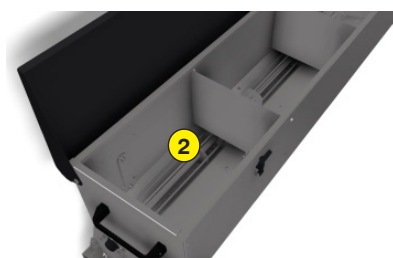

OPTION - GRAVITY GRASS SEEDER

SG 90

Functions of the gravity grass seeder SG 90

Stainless steel Seeder Rotadairon® SG 90 is designed to be paired with the STONY 90 and STH 36 soil preparers. You can bury the stones prepare the soil and sow in one pass, this set allows to spread most of the varieties of grass.

Quality of service

A large stock of spare parts is permanently maintained at our factory. Our partners have online tools and quick access to manufacturer information.

Maintain the quality and performance of your Rotadairon® by using only original parts.

Machine	SG 90
Mounting on machine type	STONY 90 / STH 36
Seeding width	900 mm (35")
Total width	1210 mm (47" 5/8)
Seed rate ajustement	Graduated dial
Seed drill capacity	75 liters (20 US gal)
Weight	35 Kg (77.2 lb)
Transport dimension w x L x H	1210 mm x 620 mm x 420 mm (47" 5/8 x 24" 2/5 x 16" 1/2)

- 1 Graduated dial
- 2 Mixer for decompacting seeds in the seedbox
- 3 Remote control at the cockpit
- 4 Stainless steel seedbox
- 5 Seed level window
- 6 Quick fit on Rotadairon® STONY 90 and STH 36

ROTADAIRON
Départementale 92 - Les Hunaudières
72230 Mulsanne - France
Mail : contacts@rotadairon.fr
Phone number : (33) 2 43 422 422

www.rotadairon.fr