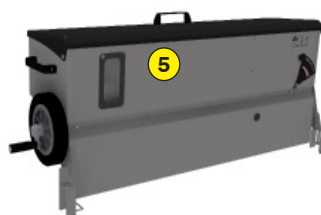

OPTION - GRAVITY GRASS SEEDER

SG 90

Functions of the gravity grass seeder SG 90

Stainless steel Seeder Rotadairon® SG 90 is designed to be paired with the STONY 90 and STH 36 soil preparers. You can bury the stones prepare the soil and sow in one pass, this set allows to spread most of the varieties of grass.

Quality of service

A large stock of spare parts is permanently maintained at our factory. Our partners have online tools and quick access to manufacturer information.

Maintain the quality and performance of your Rotadairon® by using only original parts.

Machine	SG 90
Mounting on machine type	STONY 90 / STH 36
Seeding width	900 mm (35")
Total width	1210 mm (47" 5/8)
Seed rate ajustement	Graduated dial
Seed drill capacity	75 liters (20 US gal)
Weight	35 Kg (77.2 lb)
Transport dimension w x L x H	1210 mm x 620 mm x 420 mm (47" 5/8 x 24" 2/5 x 16" 1/2)

- 1 Graduated dial
- 2 Mixer for decompacting seeds in the seedbox
- 3 Remote control at the cockpit
- 4 Stainless steel seedbox
- 5 Seed level window
- 6 Quick fit on Rotadairon® STONY 90 and STH 36

ROTADAIRON
Départementale 92 - Les Hunaudières
72230 Mulsanne - France
Mail : contacts@rotadairon.fr
Phone number : (33) 2 43 422 422

www.rotadairon.fr