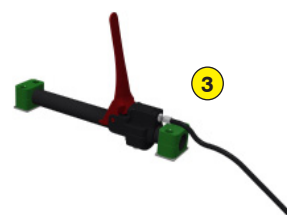

OPTION - GRAVITY GRASS SEEDER

SG 90

Functions of the gravity grass seeder SG 90

Stainless steel Seeder Rotadairon® SG 90 is designed to be paired with the STONY 90 and STH 36 soil preparers. You can bury the stones prepare the soil and sow in one pass, this set allows to spread most of the varieties of grass.

Quality of service

A large stock of spare parts is permanently maintained at our factory. Our partners have online tools and quick access to manufacturer information.

Maintain the quality and performance of your Rotadairon® by using only original parts.

Machine	SG 90
Mounting on machine type	STONY 90 / STH 36
Seeding width	900 mm (35")
Total width	1210 mm (47" 5/8)
Seed rate ajustement	Graduated dial
Seed drill capacity	75 liters (20 US gal)
Weight	35 Kg (77.2 lb)
Transport dimension w x L x H	1210 mm x 620 mm x 420 mm (47" 5/8 x 24" 2/5 x 16" 1/2)

- 1 Graduated dial
- 2 Mixer for decompacting seeds in the seedbox
- 3 Remote control at the cockpit
- 4 Stainless steel seedbox
- 5 Seed level window
- 6 Quick fit on Rotadairon® STONY 90 and STH 36

ROTADAIRON
Départementale 92 - Les Hunaudières
72230 Mulsanne - France
Mail : contacts@rotadairon.fr
Phone number : (33) 2 43 422 422

www.rotadairon.fr